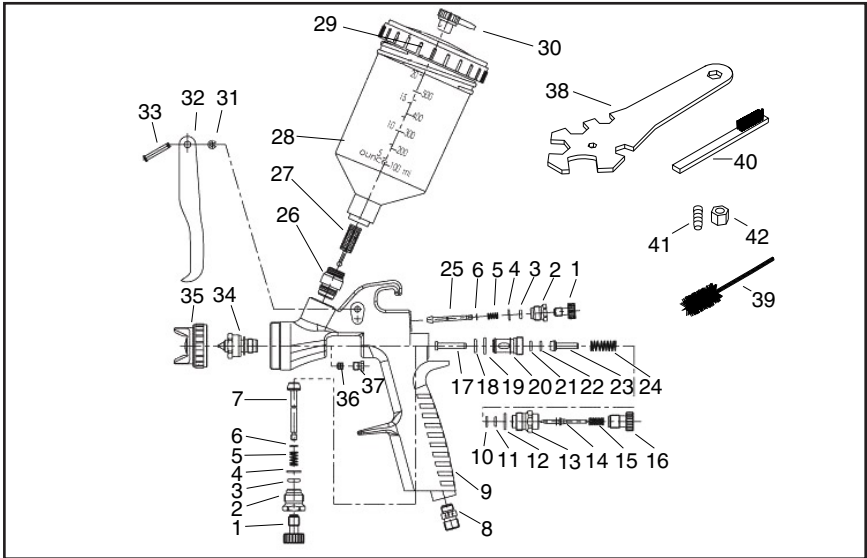

Parts Breakdown H7667

REF PART # DESCRIPTION

1	PH7667001	ADJ. SCREW
2	PH7667002	ADJ. KNOB
3	PH7667003	O-RING
4	PH7667004	SPECIAL WASHER
5	PH7667005	AIR VALVE SPRING
6	PH7667006	SPECIAL WASHER
7	PH7667007	INLET VALVE
8	PH7667008	AIR INLET
9	PH7667009	GUN BODY
10	PH7667010	SPECIAL WASHER
11	PH7667011	O-RING
12	PH7667012	O-RING
13	PH7667013	NEEDLE KNOB
14	PH7667014	NEEDLE SCREW
15	PH7667015	NEEDLE SPRING
16	PH7667016	NEEDLE ADJ. SCREW
17	PH7667017	SWITCH POLE
18	PH7667018	O-RING
19	PH7667019	O-RING
20	PH7667020	NEEDLE SLEEVE
21	PH7667021	O-RING

REF PART # DESCRIPTION

22	PH7667022	O-RING
23	PH7667023	SPRING
24	PH7667024	SWITCH SPRING
25	PH7667025	INLET VALVE
26	PH7667026	FLUID INLET JOINT
27	PH7667027	FILTER
28	PH7667028	CUP
29	PH7667029	CUP LID
30	PH7667030	VENTILATOR HEAD
31	PH7667031	SPECIAL WASHER
32	PH7667032	TRIGGER
33	PH7667033	TRIGGER LEVER
34	PH7667034	FLUID NOZZLE
35	PH7667035	AIR CAP
36	PH7667036	SEAL WASHER
37	PH7667037	DIRECTION SCREW
38	PH7666038	SERVICE WRENCH
39	PH7666039	CLEANING BRUSH
40	PH7666040	LARGE BRUSH
41	PH7667042	HOSE FITTING
42	PH7667043	LOCK NUT