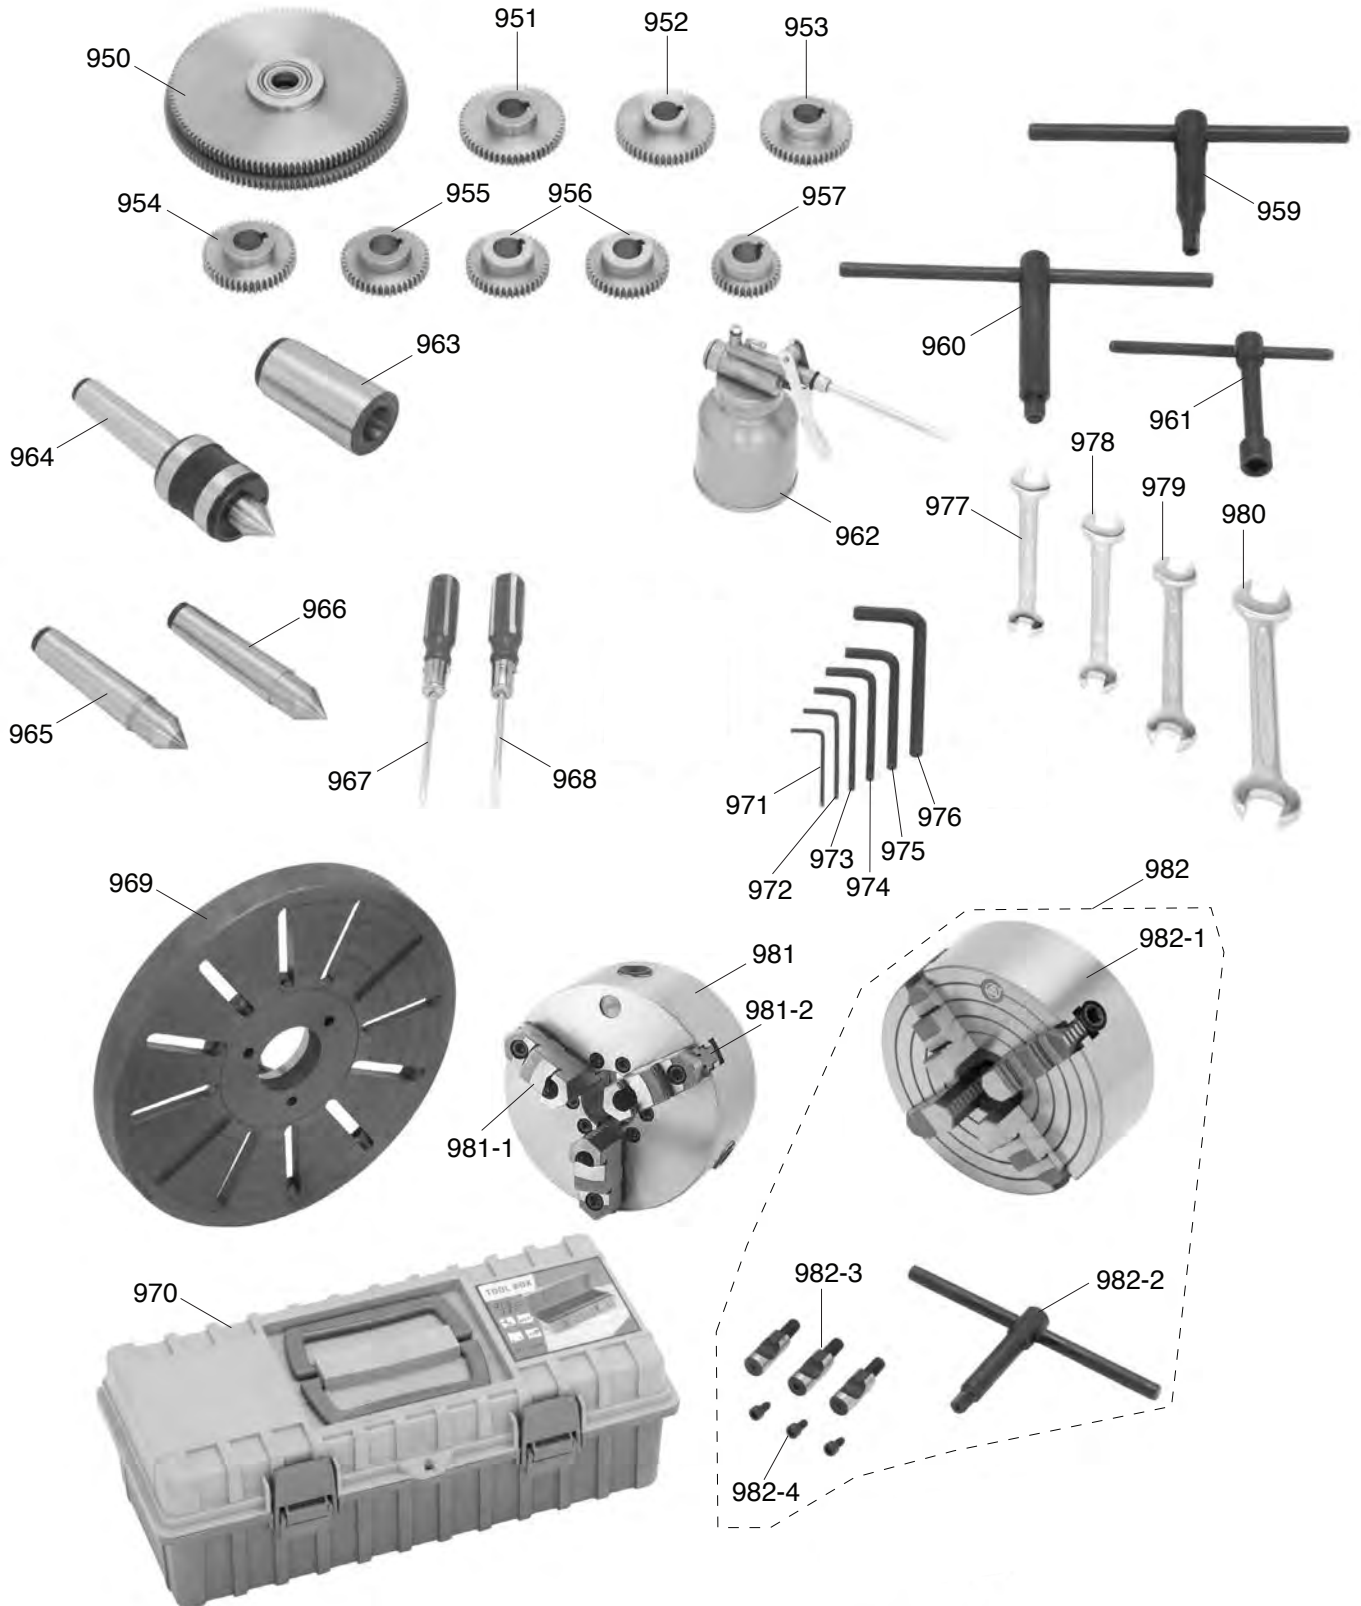

REF	PART #	DESCRIPTION
822	P4016722	INDEXING RING
823	P90361023	PIVOT BLOCK
826	P9036556	HANDLE
829	P9036829	KNOB
830	P90361030	KNOB M10-1.5 X 50
831	PCAP17M	CAP SCREW M4-.7 X 10
832	PCAP01M	CAP SCREW M6-1 X 16
833	PSS24M	SET SCREW M5-.8 X 25
834	P4016734	SET SCREW
835	PSS86M	SET SCREW M10-1.5 X 45
836	P4016736	SCREW
837	PN03M	HEX NUT M8-1.25
838	PN09M	HEX NUT M12-1.75
839	P4016739	KEY
840	P90361040	WASHER
841	PRP06M	ROLL PIN 5 X 24
842	P51102	THRUST BEARING 51102
846	P4016746	BALL OILER 8MM

Follow & Steady Rests Breakdown

REF	PART #	DESCRIPTION
901	P4016801	KNOB
902	PRP64M	ROLL PIN 3 X 18
903	P4016803	BUSHING
904	P4016804	SCREW
905	P4016805	SLEEVE
906	P4016806	BRASS FINGER
907	PSS02M	SET SCREW M6-1 X 6
908	PN01M	HEX NUT M6-1
909	PSS25M	SET SCREW M6-1 X 20
910	P4016807	BASE CASTING
911	PCAP45M	CAP SCREW M8-1.25 X 45
912	P4016812	COMPLETE FOLLOW REST
920	P4016900	COMPLETE STEADY REST

REF	PART #	DESCRIPTION
921	P4016919	TOP CASTING
927	P4016907	LOCK KNOB
928	PN01M	HEX NUT M6-1
929	PSS25M	SET SCREW M6-1 X 20
930	PN01M	HEX NUT M6-1
931	PCAP07M	CAP SCREW M6-1 X 30
932	P4016912	PIVOT BOLT
933	P4016913	BASE CASTING
934	PN09M	HEX NUT M12-1.75
935	PW06M	FLAT WASHER 12MM
936	PSS02M	SET SCREW M6-1 X 6
937	P4016917	CLAMP PAD
938	P4016918	CLAMP SCREW

Accessories Breakdown

Accessories Parts List

REF	PART #	DESCRIPTION
950	P9036950	CHANGE GEAR 120/127T
951	P9036951	CHANGE GEAR 55T
952	P9036952	CHANGE GEAR 52T
953	P9036953	CHANGE GEAR 48T
954	P9036954	CHANGE GEAR 46T
955	P9036955	CHANGE GEAR 44T
956	P9036956	CHANGE GEAR 42T
957	P9036957	CHANGE GEAR 35T
959	P4016965	3-JAW CHUCK KEY
960	P4016948	CAM KEY
961	P4016947	TOOL POST WRENCH
962	P4016945	OIL CAN
963	P4016949	ADAPTER SLEEVE MT#5/3
964	P4016951	LIVE CENTER
965	P4016952A	DEAD CENTER MT#3 CARBIDE TIP
966	P4016952	DEAD CENTER MT#3 HSS TIP
967	P4016954	PHILLIPS SCREWDRIVER
968	P4016953	FLAT HD SCREWDRIVER
969	P4016934	FACEPLATE 12"