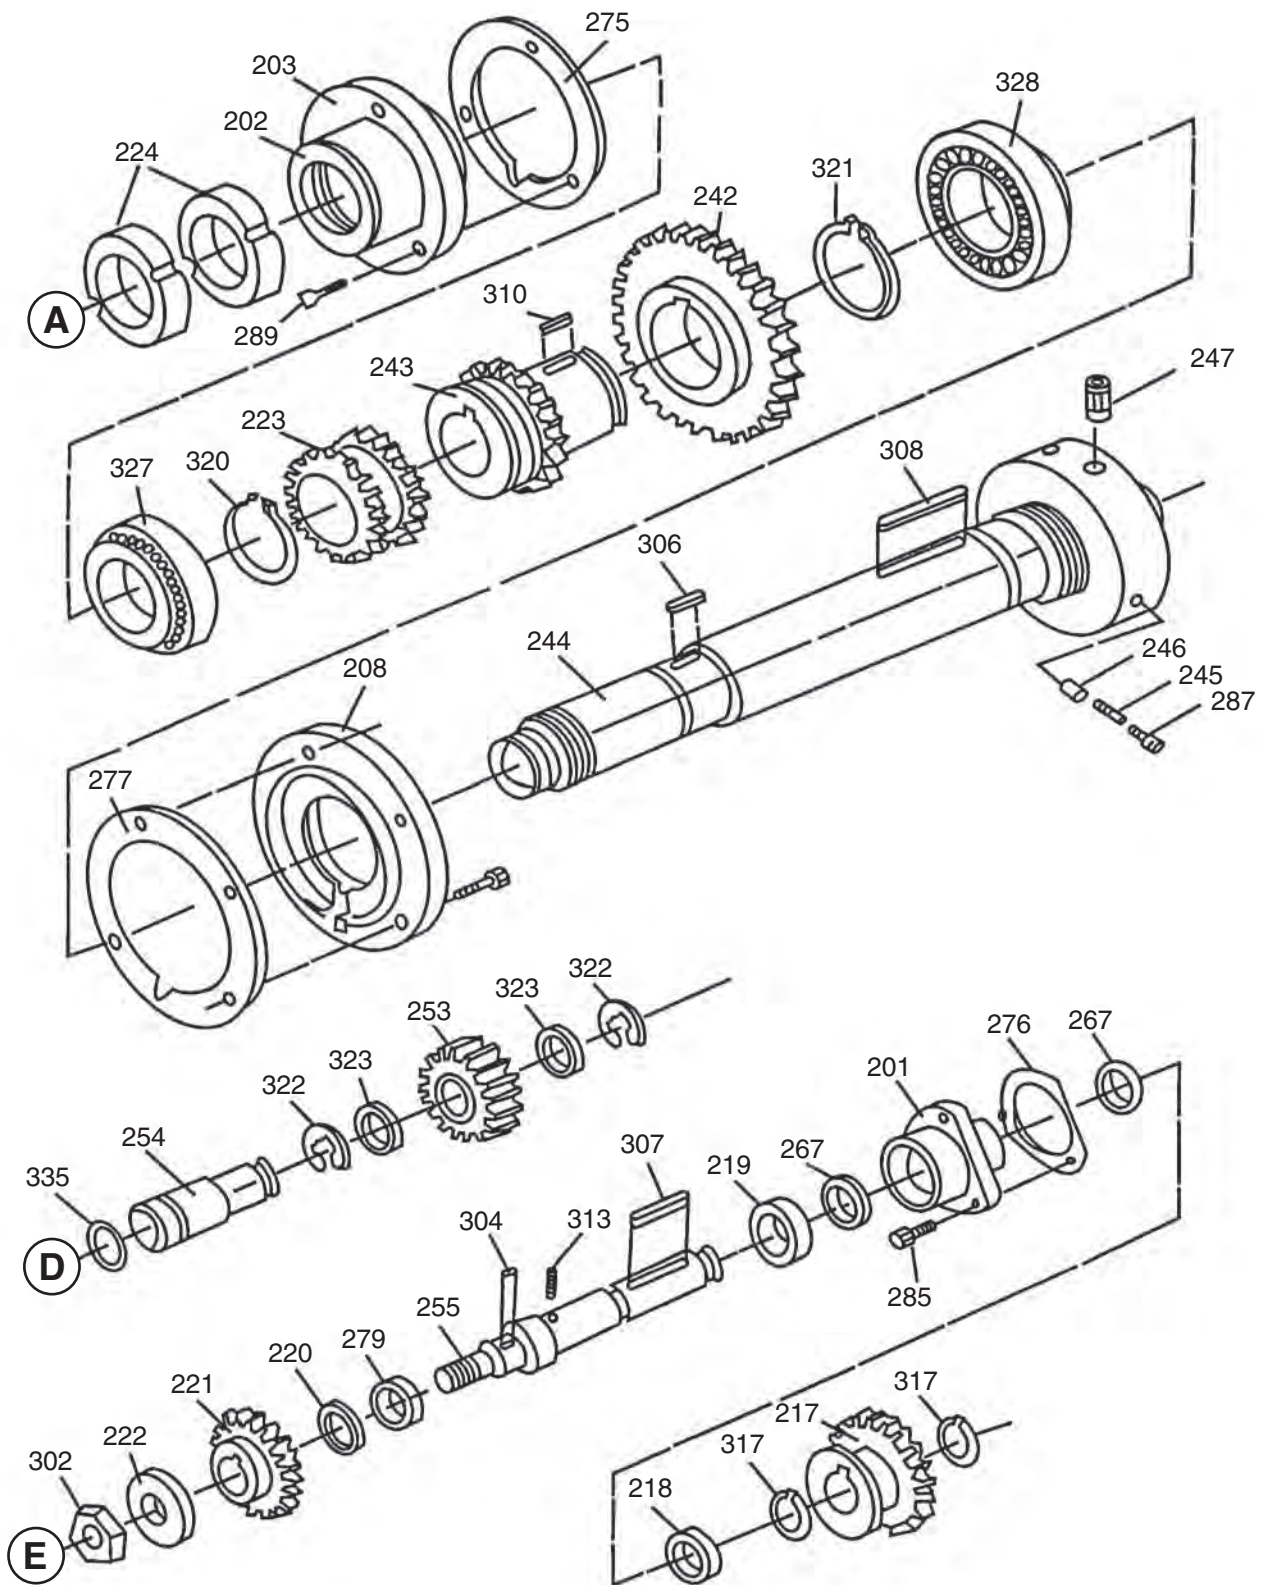

Headstock Spindle Gears Breakdown

Headstock Spindle Gears Parts List

REF	PART #	DESCRIPTION
201	P4016001	COLLAR
202	P4016002	COLLAR
203	P4016003	REAR COVER
208	P4016008	FRONT COVER
217	P4016017	GEAR 37T
218	P4016018	SPACER
219	P4016019	SPACER
220	P4016020	SPACER
221	P4016021	GEAR 40T
222	PW06M	FLAT WASHER 12MM
223	P4016023	GEAR 37T
224	P4016024	LOCK RING M50-1.5
242	P4016042	GEAR 74T
243	P4016043	GEAR 37T
244	P4016044	SPINDLE
245	P4016045	SPRING
246	P4016046	PIN
247	P4016047	CAMLOCK
253	P4016053	GEAR 30T
254	P4016054	SHAFT
255	P4016055	SHAFT
267	P9036267	COLLAR

REF	PART #	DESCRIPTION
275	P4016075	GASKET
276	P4016076	GASKET
277	P4016077	GASKET
279	P4016079	OIL SEAL
285	PCAP24M	CAP SCREW M5-.8 X 16
287	PCAP14M	CAP SCREW M8-1.25 X 20
289	PCAP06M	CAP SCREW M6-1 X 25
302	PN09M	HEX NUT M12-1.75
304	PK14M	KEY 5 X 5 X 18
306	PK11M	KEY 6 X 6 X 40
307	PK49M	KEY 6 X 6 X 55
308	PK50M	KEY 6 X 6 X 120
310	PK51M	KEY 8 X 8 X 18
313	PRP44M	ROLL PIN 3 X 10
317	PR09M	EXT RETAINING RING 20MM
320	PR43M	EXT RETAINING RING 50MM
321	PR44M	EXT RETAINING RING 72MM
322	PR62M	EXT RETAINING RING 42MM
323	P6004ZZ	BALL BEARING 6004ZZ
327	P30210	TAPERED ROLLER BEARING 30210
328	P30212	TAPERED ROLLER BEARING 30212
335	PORPS025	O-RING 24.5 X 2.0 S24