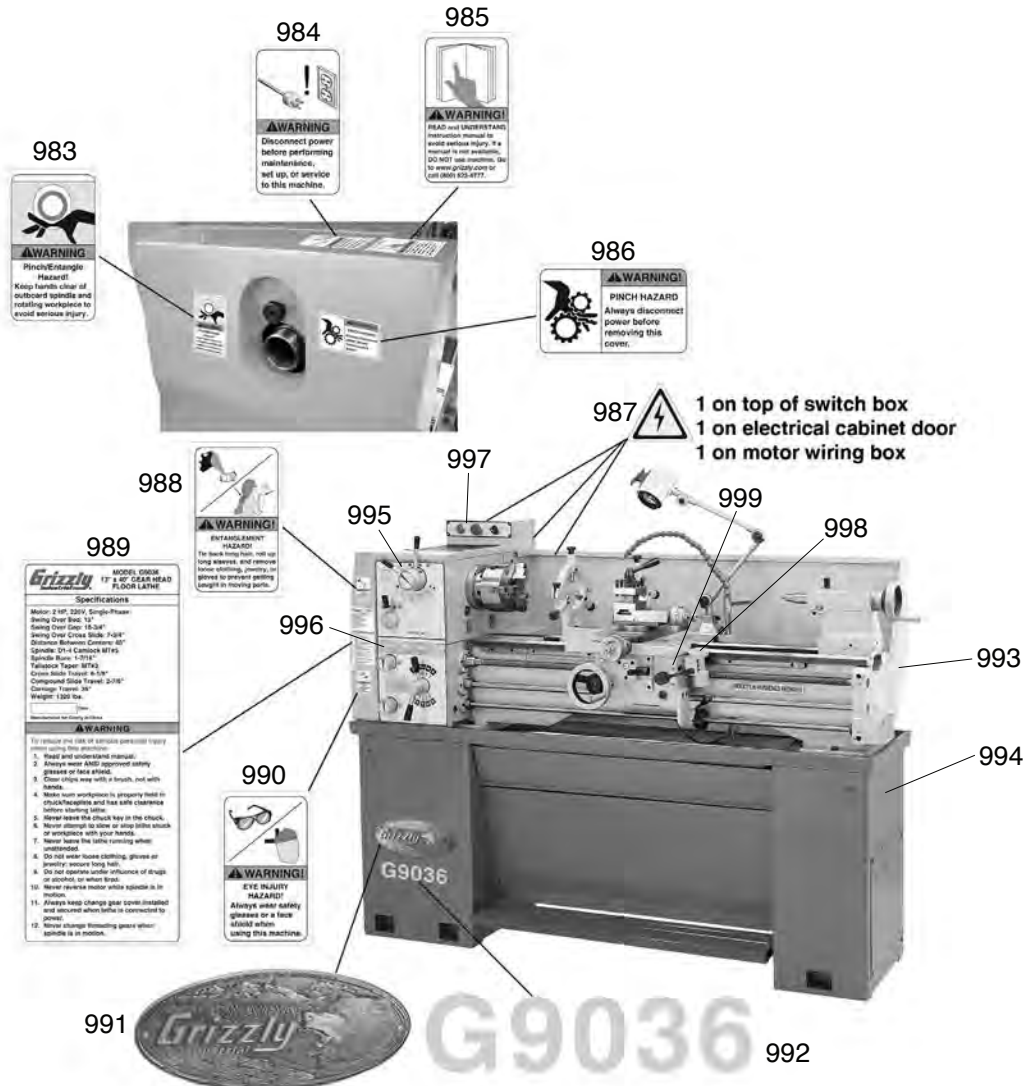

Labels Breakdown

REF	PART #	DESCRIPTION
983	P9036983	OUTBOARD ENTANGLE LABEL
984	P9036984	DISCONNECT 220V LABEL
985	P9036985	READ MANUAL LABEL
986	P9036986	GEAR PINCH LABEL
987	PLABEL-14	ELECTRICITY LABEL
988	P9036988	ENTANGLEMENT LABEL
989	P9036989	G9036 MACHINE ID LABEL
990	P9036990	GLASSES/FACE SHEILD LABEL
991	G8588	GRIZZLY NAMEPLATE

REF	PART #	DESCRIPTION
992	P9036992	G9036 MODEL # LABEL
993	PPAINT-11	"PUTTY" TOUCH-UP PAINT
994	PPAINT-1	"GRIZZLY GREEN" TOUCH-UP PAINT
995	P9036995	HEADSTOCK FACE PLATE
996	P9036996	GEARBOX FACE PLATE
997	P9036997	CONTROL PANEL FACE PLATE
998	P9036998	THREAD DIAL SCALE
999	P9036999	HALF-NUT ENGAGE LABEL

WARNING

Safety labels warn about machine hazards and ways to prevent injury. The owner of this machine **MUST** maintain the original location and readability of the labels on the machine. If any label is removed or becomes unreadable, **REPLACE** that label before using the machine again. Contact Grizzly at (800) 523-4777 or www.grizzly.com to order new labels.