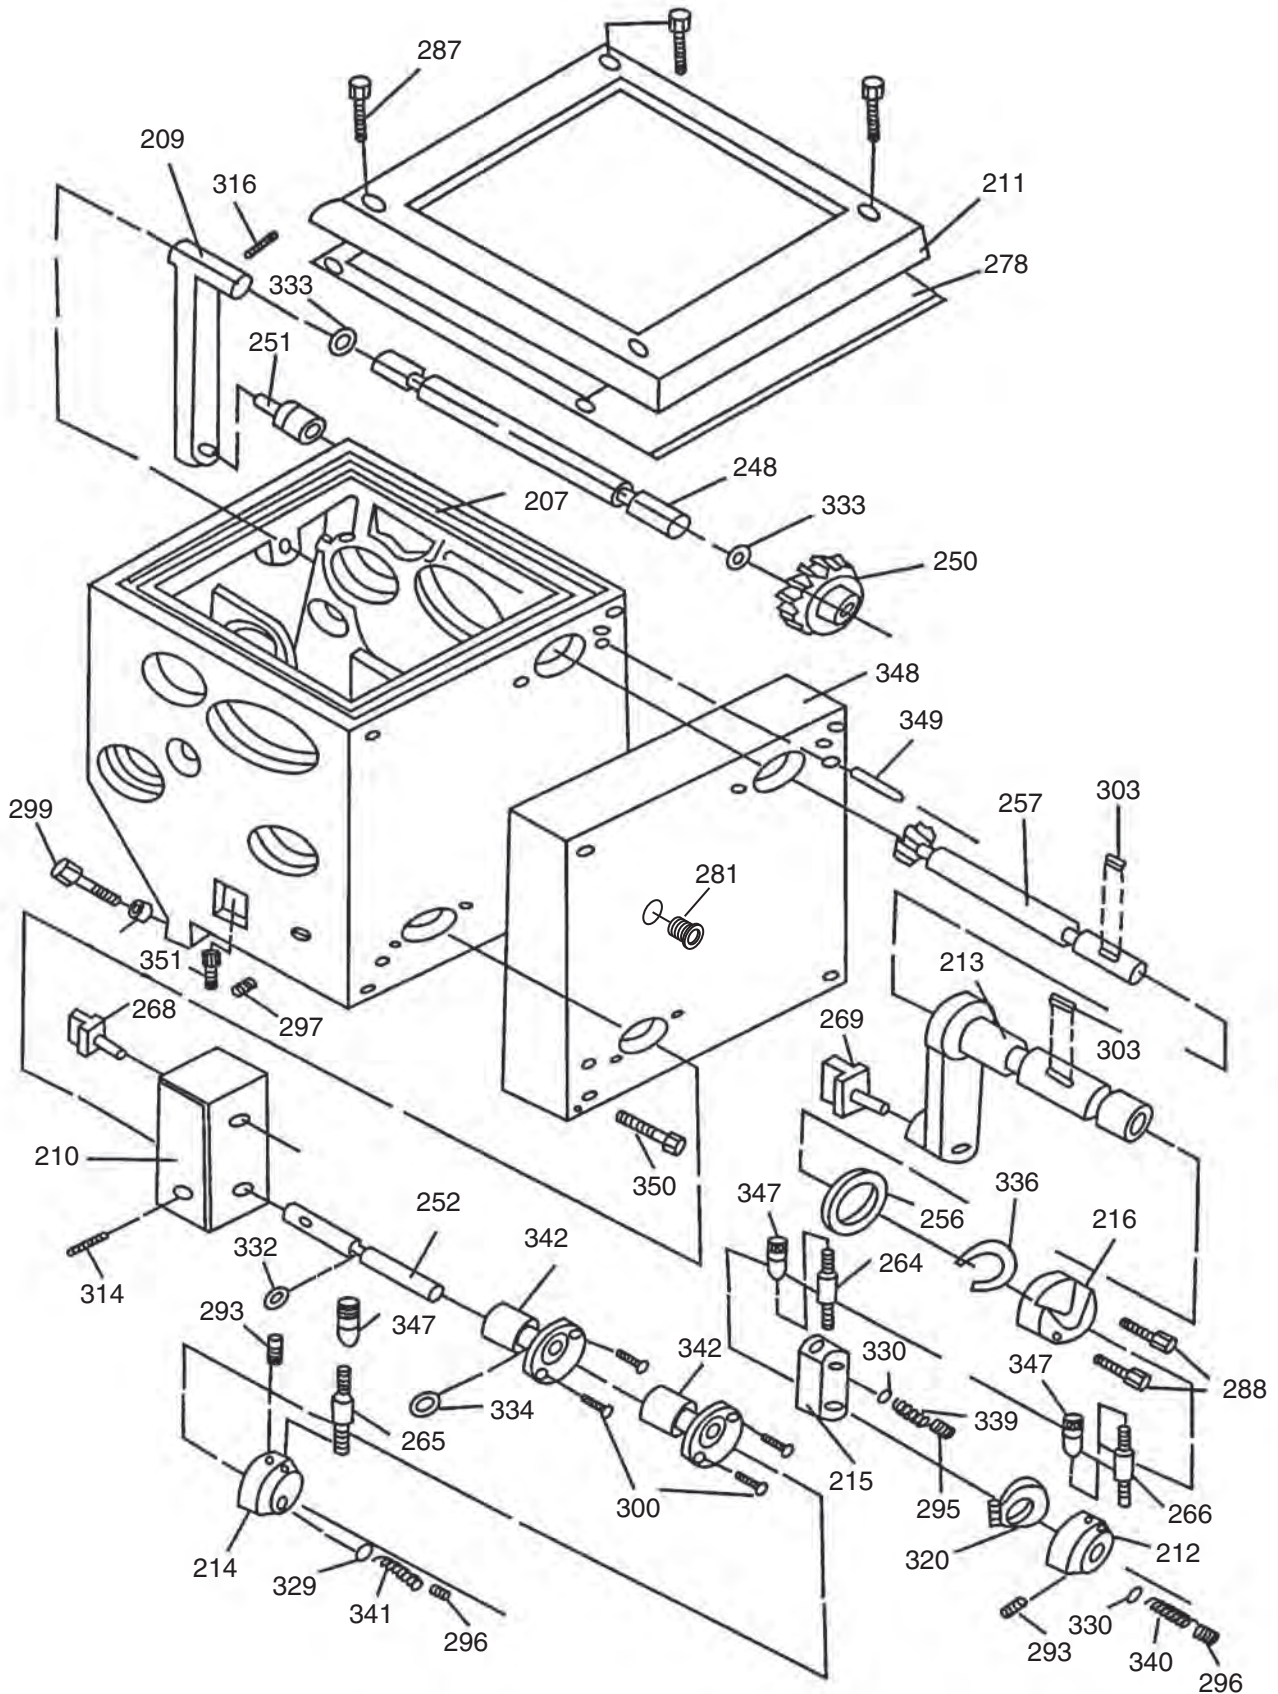

Headstock Case Breakdown

Headstock Case Parts List

REF	PART #	DESCRIPTION
207	P4016007	MAIN CASTING
209	P4016009	SHIFT LEVER
210	P4016010	SHAFT HOUSING
211	P9036211	COVER
212	P4016012	LOCK COLLAR
213	P4016013	SHAFT COLLAR
214	P4016014	HANDLE BODY
215	P4016015	HANDLE BLOCK
216	P4016016	HUB
248	P4016048	SHAFT
250	P4016050	GEAR 51T
251	P4016051	COLLAR
252	P9036252	SHAFT
256	PW23M	FLAT WASHER 30MM
257	P4016057	GEAR SHAFT 17T
264	P4016064	HANDLE
265	P4016065	HANDLE
266	P4016066	HANDLE
268	P4016068	SHIFT FORK
269	P4016069	SHIFT FORK
278	P4016078	GASKET
281	P4016082	OIL SIGHT GLASS
287	PCAP14M	CAP SCREW M8-1.25 X 20
288	PCAP02M	CAP SCREW M6-1 X 20
293	PSS04M	SET SCREW M6-1 X 12

REF	PART #	DESCRIPTION
295	PSS20M	SET SCREW M8-1.25 X 8
296	PSS16M	SET SCREW M8-1.25 X 10
297	PSS14M	SET SCREW M8-1.25 X 12
299	PB15M	HEX BOLT M8-1.25 X 40
300	PS07M	PHLP HD SCR M4-.7 X 8
303	PK20M	KEY 5 X 5 X 15
314	PRP01M	ROLL PIN 4 X 18
316	PRP45M	ROLL PIN 5 X 32
320	PR43M	EXT RETAINING RING 50MM
329	P4016129	STEEL BALL 6MM
330	P4016129	STEEL BALL 6MM
332	P9036332	O-RING
333	PORP014	O-RING 13.8 X 2.4 P14
334	PORP010	O-RING 9.8 X 1.9 P10
336	P4016136	SEAL 30 X 3.1MM
339	P4016139	COMPRESSION SPRING
340	P4016140	COMPRESSION SPRING
341	P4016141	COMPRESSION SPRING
342	P4016142	SHIFT HUB
347	P4016147	LEVER
348	P9036348	FRAME
349	PRP47M	ROLL PIN 6 X 60
350	PB39M	HEX BOLT M6-1 X 50
351	PCAP84M	CAP SCREW M10-1.5 X 35