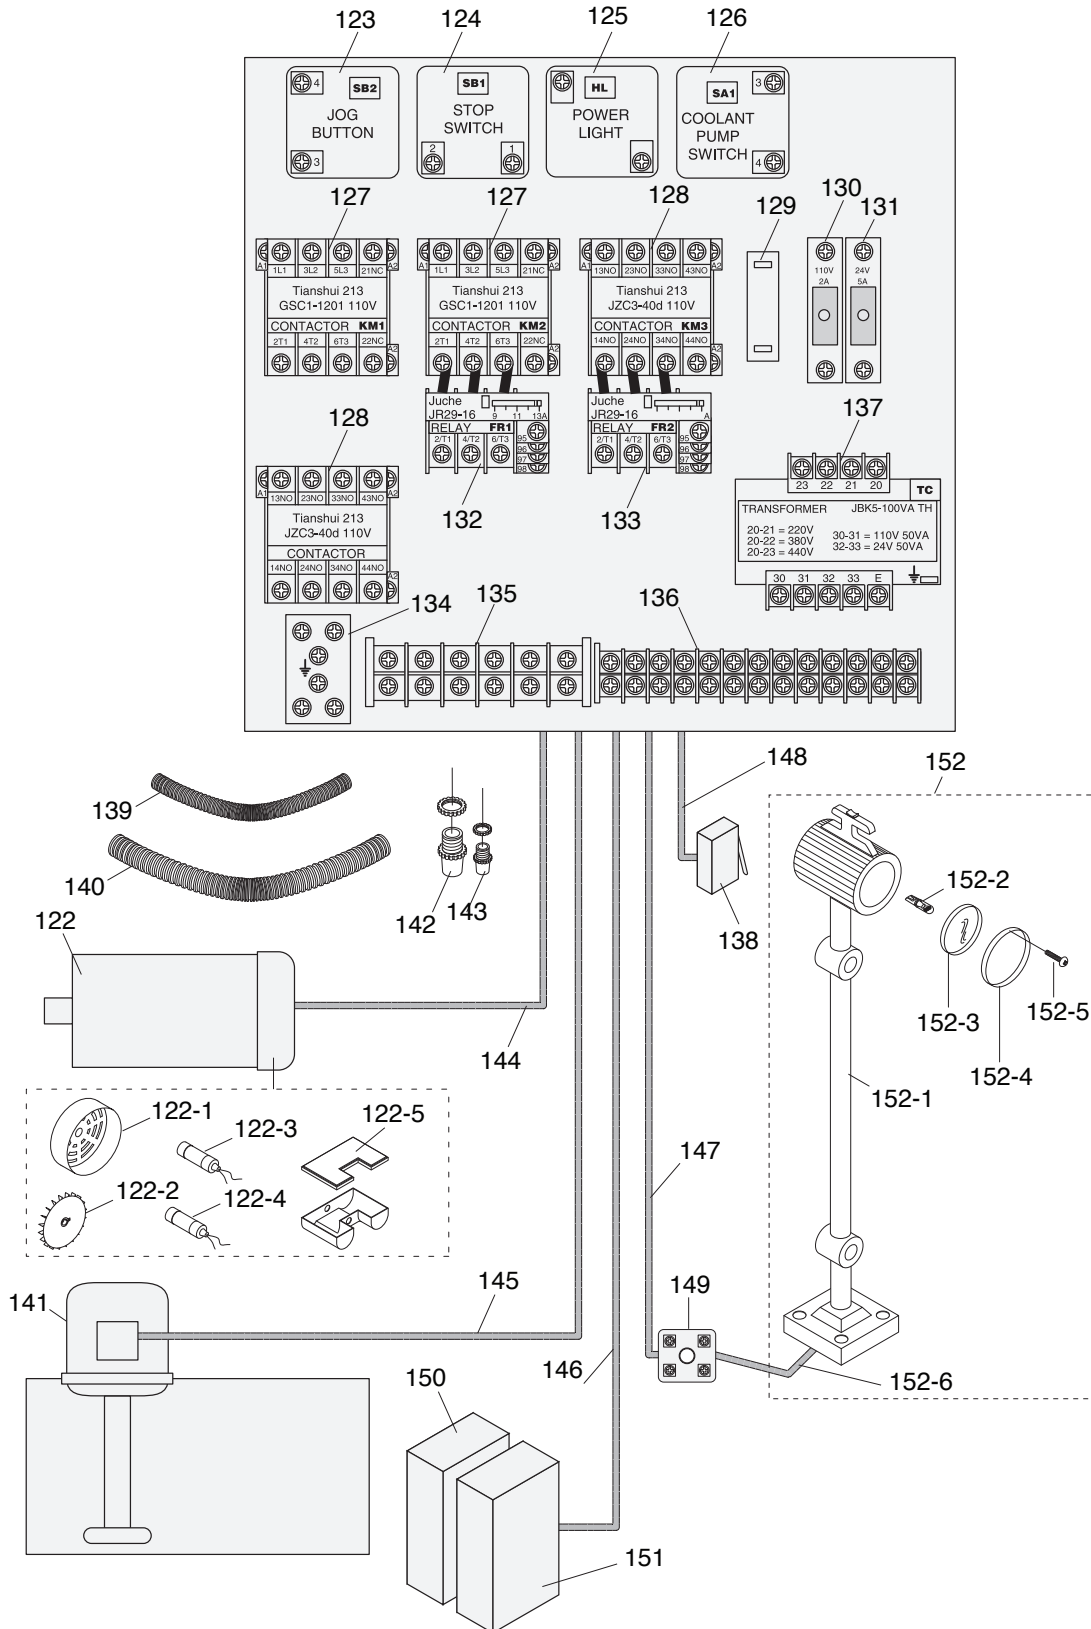

SECTION 9: PARTS

Electrical Breakdown

Electrical Parts List

REF	PART #	DESCRIPTION
122	P9036122	MOTOR
122-1	P9036122-1	FAN COVER
122-2	P9036122-2	FAN
122-3	P9036122-3	S CAPACITOR 150M 250V 3" X 1-1/2"
122-4	P9036122-4	R CAPACITOR 20M 450V 3" X 1-1/2"
122-5	P9036122-5	JUNCTION BOX ASSEMBLY
123	P9036123	JOG BUTTON
124	P9036124	STOP SWITCH
125	P9036125	POWER LIGHT
126	P9036126	COOLANT PUMP SWITCH
127	P9036127	CONTACTOR TIAN GSC1-1201 110V
128	P9036128	CONTACTOR TIAN JZC3-40D 110V
129	P9036129	RELAY
130	P9036130	FUSE 110V 2A
131	P9036131	FUSE 24V 5A
132	P9036132	OL RELAY JUCHE JR29-16 9-13A
133	P9036133	OL RELAY JUCHE JR29-16 0.35-0.52A
134	P9036134	GROUND BLOCK
135	P9036135	TERMINAL BLOCK 6C
136	P9036136	TERMINAL BLOCK 13C
137	P9036137	TRANSFORMER JBK5-100VA TH

REF	PART #	DESCRIPTION
138	P9036138	BRAKE SWITCH
139	P9036139	CORD COVER SMALL
140	P9036140	CORD COVER LARGE
141	P9036141	PUMP MOTOR
142	P9036142	STRAIN RELIEF
143	P9036143	STRAIN RELIEF
144	P9036144	MAIN MOTOR CORD
145	P9036145	PUMP MOTOR CORD
146	P9036146	SPINDLE SWITCH CORD
147	P9036147	LIGHT CORD
148	P9036148	BRAKE SWITCH CORD
149	P9036149	CERAMIC TERMINAL BLOCK 2C
150	P9036150	SPINDLE SWITCH
151	P9036151	SPINDLE SWITCH
152	P9036152	COMPLETE LIGHT ASSEMBLY
152-1	P9036152-1	LIGHT BODY
152-2	P9036152-2	LIGHT BULB
152-3	P9036152-3	BULB COVER
152-4	P9036152-4	BULB COVER RETAINER
152-5	PS55M	PHLP HD SCR M3-.5 X 10
152-6	P9036152-6	LIGHT BODY CORD

Bed Breakdown

Bed Parts List

REF	PART #	DESCRIPTION
1	P9036001	MOTOR BASE
2	P9036002	PULLEY
3	P9036003	BED
4	P9036004	GAP
5	P9036005	END COVER
6	P9036006	BRACKET
7	P9036007	BRACKET
9	P9036009	COLLAR
10	P9036010	HANDLE BODY
11	P4016211	RACK (SHORT)
13	P4016213	RACK (LONG)
16	P9036016	LEAD SCREW
19	P9036019	FEED ROD
22	P9036022	SHAFT
23	P4016223	COLLAR
24	P4016224	HEX SHAFT STUD
25	P4016225	HANDLE
26	P4016226	BRAKE RING
27	P9036027	COLLAR
28	P4016228	KEY
39	P9036039	KNOB
40	P4016240	PLUG
41	P4016241	PLUG