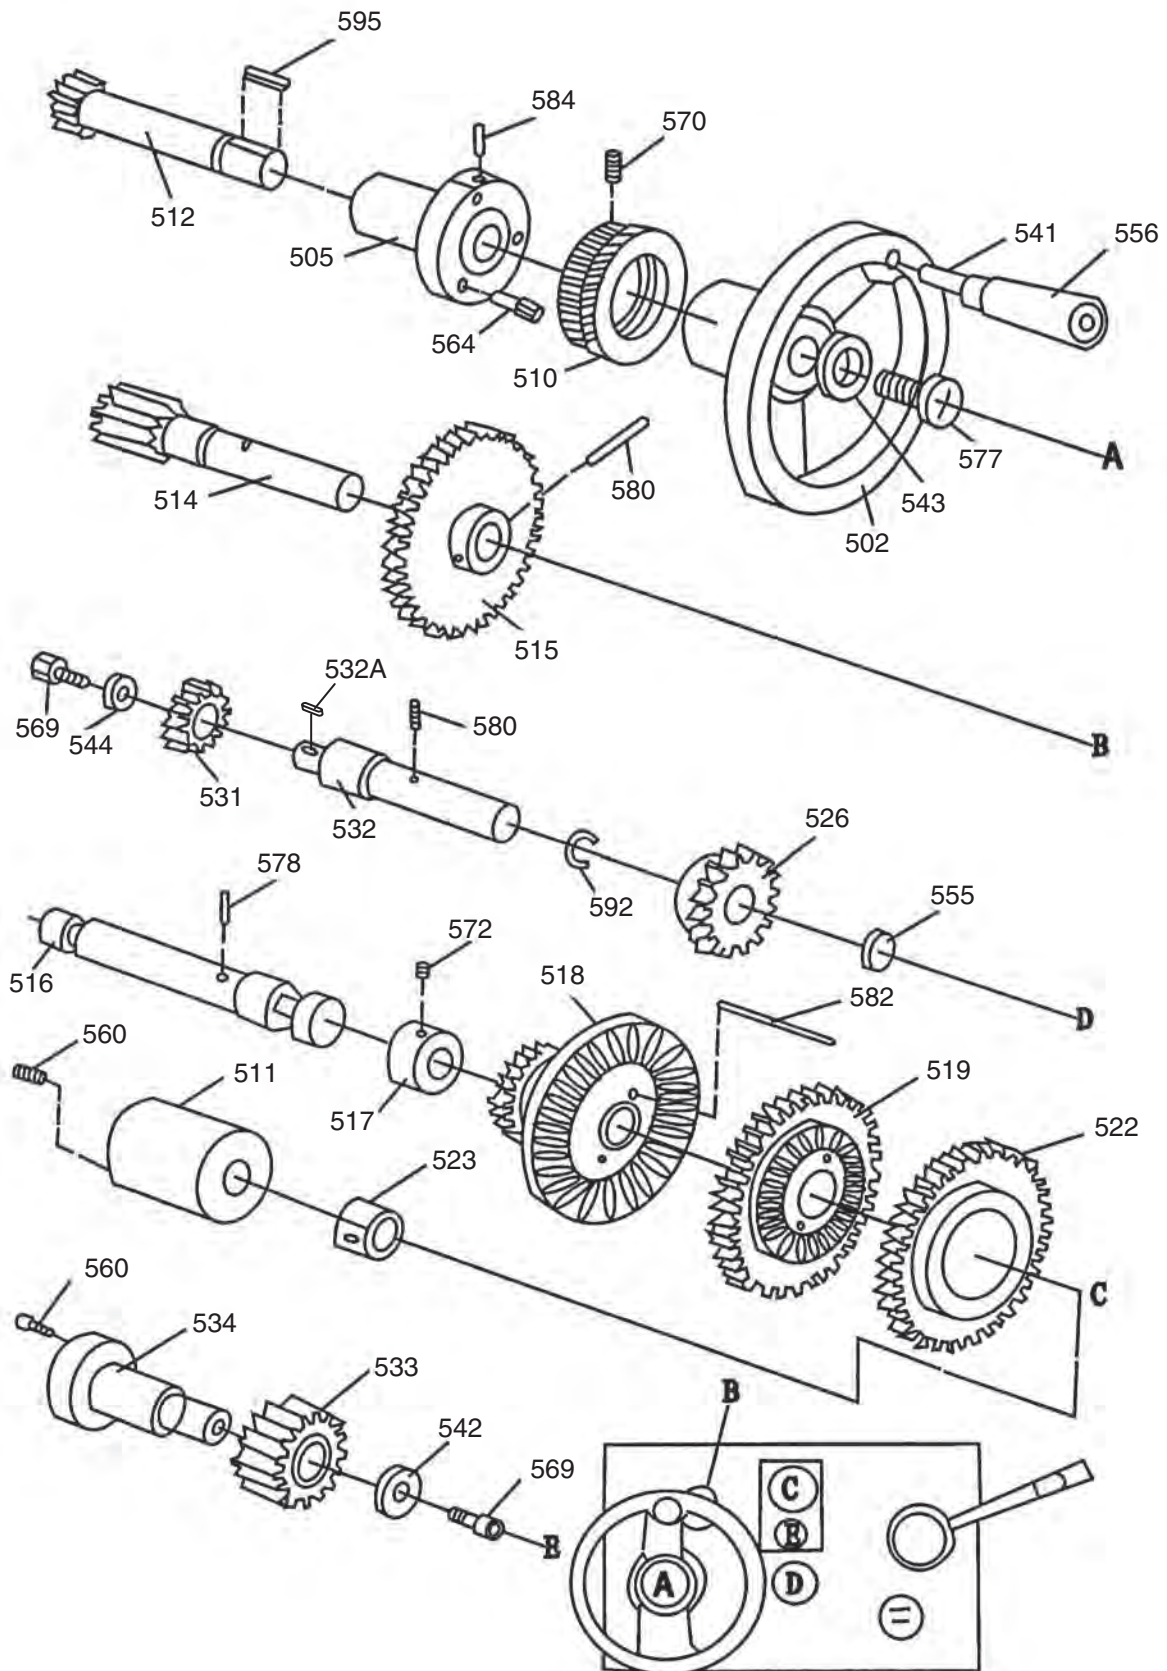

Thread Dial Breakdown

REF	PART #	DESCRIPTION
505	P4016505	THREADING DIAL BODY
506	P4016506	SPACER
535	P4016535	THREAD DIAL SHAFT
538	P4016538	GEAR 32T
539	P4016539	SPACER

REF	PART #	DESCRIPTION
565	PCAP13M	CAP SCREW M8-1.25 X 30
584	P4016584	BALL OILER 8MM
586	P4016586	LOCK WASHER
589	PN03M	HEX NUT M8-1.25
591	P4016591	RIVET

Apron Case Breakdown

Apron Case Parts List

REF	PART #	DESCRIPTION
501	P4016501	APRON CASTING
503	P4016503	BOX
504	P4016504	COVER
507	P4016507	GIB
508	P4016508	HANDLE HUB
509	P4016509	HANDLE
513	P4016513	GEAR PIN
516A	P9036516A	BRACKET
524	P4016524	SHIFT LEVER
525	P4016525	SHIFT HANDLE
528	P4016528	BRACKET
529	P4016529	HALF NUT
530	P4016530	WORM
540	P4016540	BAR
550	P4016550	OIL SIGHT COLLAR
551	P4016551	OIL SIGHT COLLAR
552	P4016552	OIL SIGHT
553	P9036553	KNOB
554	P4016554	PLUG A
557	P4016557	COMPRESSION SPRING
558	P4016558	COMPRESSION SPRING

REF	PART #	DESCRIPTION
559	PK02M	KEY 5 X 5 X 40
562	PCAP26M	CAP SCREW M6-1 X 12
563	PCAP01M	CAP SCREW M6-1 X 16
564	PCAP06M	CAP SCREW M6-1 X 25
565	PCAP13M	CAP SCREW M8-1.25 X 30
567	PCAP24M	CAP SCREW M5-.8 X 16
568	PCAP26M	CAP SCREW M6-1 X 12
571	PSS02M	SET SCREW M6-1 X 6
573	PSS34M	SET SCREW M5-.8 X 16
574	PSS29M	SET SCREW M6-1 X 35
575	PSS01M	SET SCREW M6-1 X 10
579	PRP03M	ROLL PIN 5 X 20
581	PRP45M	ROLL PIN 5 X 32
583	PRP41M	ROLL PIN 6 X 12
584	P4016584	BALL OILER 8MM
587	PN06M	HEX NUT M5-.8
588	PN01M	HEX NUT M6-1
596	P4016596	STEEL BALL 5MM
597	P4016597	SPACER
598	P4016598	PLUG

Apron Gear Train Breakdown

Apron Gear Train Parts List

REF	PART #	DESCRIPTION
502	P4016502	HANDWHEEL
505	P4016505	THREADING DIAL BODY
510	P9036510	INDEX RING
511	P4016511	COVER
512	P4016512	SHAFT
514	P4016514	GEAR SHAFT 13T
515	P4016515	GEAR
516	P4016516	SHAFT
517	P4016517	LOCK COLLAR
518	P4016518	GEAR 30T
519	P4016519	GEAR 46T
522	P4016522	GEAR 63T
523	P4016523	SHIFT FORK
526	P4016526	GEAR 40T
531	P4016531	BRASS GEAR 22T
532	P9036532	SHAFT
532A	PK10M	KEY 5 X 5 X 12
533	P4016533	GEAR 18T
534	P4016534	SHAFT