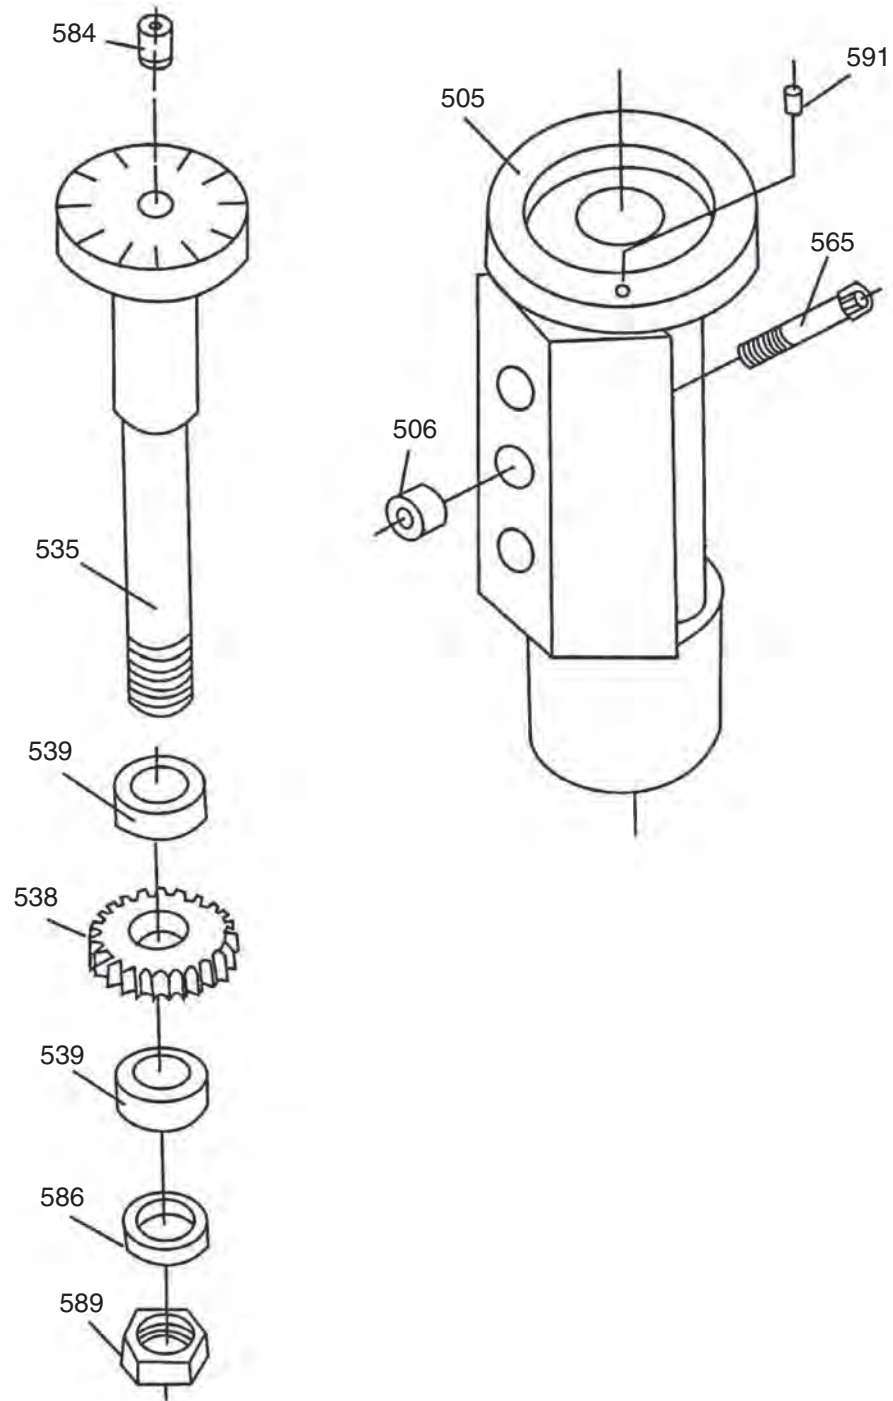

Gearbox Gear Train Breakdown

Gearbox Gear Train Parts List

REF	PART #	DESCRIPTION
421	P9036421	COVER
422	P9036422	GASKET
423	P9036423	SHAFT
424	P9036424	GEAR 20/30T 2.5M
425	P9036425	SPACER
427	P9036427	GEAR 24T X 2.25/3.25/2.5
428	P9036428	SPECIAL NUT M24-1.5
429	P9036429	GASKET
430	P9036430	BUSHING W/ HOUSING
431	P9036431	SPACER
432	P9036432	SHAFT
433	P9036433	END COVER
434	P9036434	GASKET
435	P9036435	SHAFT
436	P9036436	GEAR 30T X 2.5
437	P9036437	GEAR 20T X 2.5
438	P9036438	GEAR 40T X 2.5
439	P9036439	SPACER
440	P9036440	SPACER
441	P9036441	SPACER
442	P9036442	GEAR 40T X 2.25
443	P9036443	GEAR 24T X 3.25
444	P9036444	GEAR 22T X 3.25

Gearbox Idler Gears

REF	PART #	DESCRIPTION
458	P9036458	GEAR 100T X 1.25
459	P9036459	COLLAR
460	P4016338	SCREW
461	PWF10M	FENDER WASHER 10MM
462	PWF06M	FENDER WASHER 6MM
463	P9036463	GEAR 32T
464	P4016306	GEAR FRAME
465	P4016356	SCREW ROD

REF	PART #	DESCRIPTION
466	P9036466	COVER
471	PCAP27M	CAP SCREW M6-1 X 14
487	PK19M	KEY 5 X 5 X 14
491	P6103	BALL BEARING 6103
495	PR23M	INT RETAINING RING 40MM
496	PN02M	HEX NUT M10-1.5
497	PN02M	HEX NUT M10-1.5

Thread Dial Breakdown

REF	PART #	DESCRIPTION
505	P4016505	THREADING DIAL BODY
506	P4016506	SPACER
535	P4016535	THREAD DIAL SHAFT
538	P4016538	GEAR 32T
539	P4016539	SPACER

REF	PART #	DESCRIPTION
565	PCAP13M	CAP SCREW M8-1.25 X 30
584	P4016584	BALL OILER 8MM
586	P4016586	LOCK WASHER
589	PN03M	HEX NUT M8-1.25
591	P4016591	RIVET