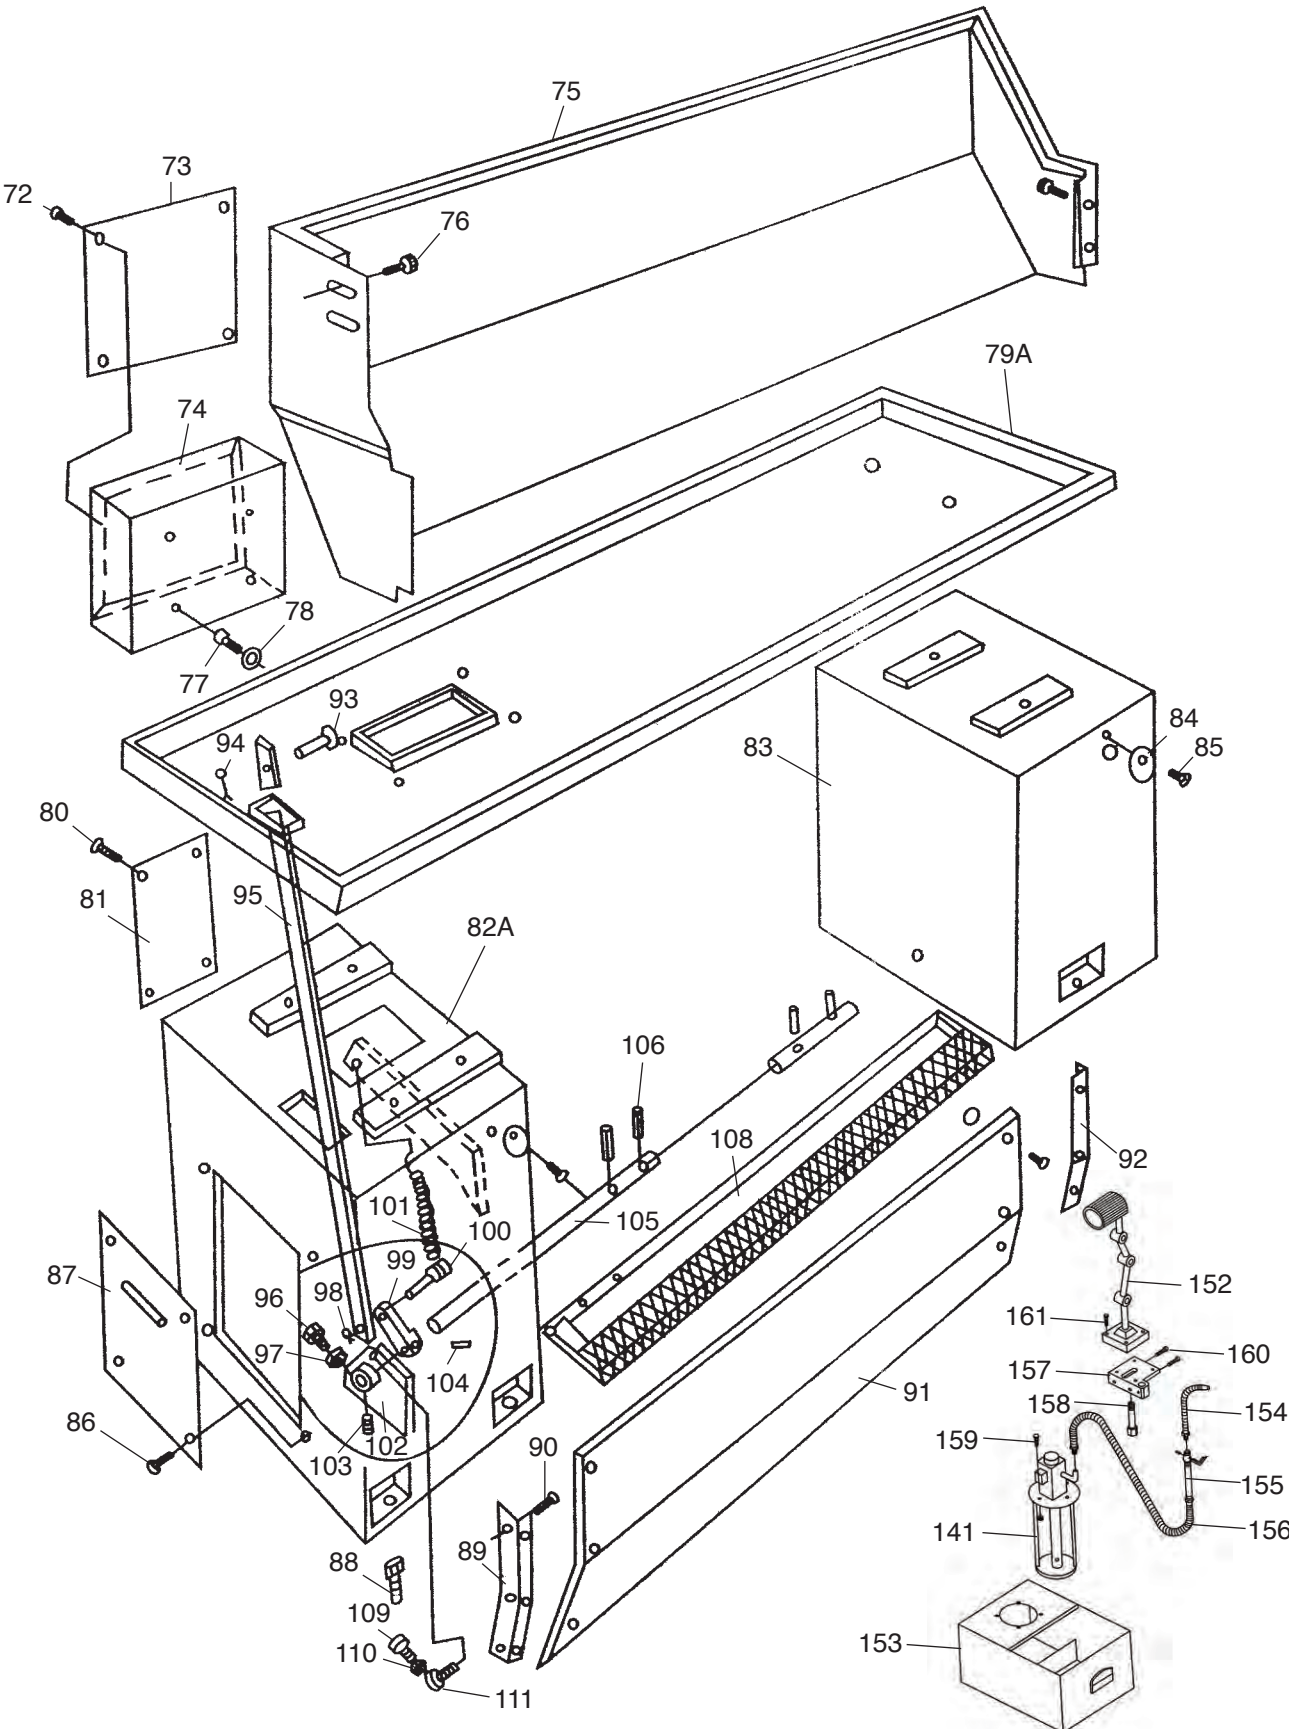

REF	PART #	DESCRIPTION
138	P9036138	BRAKE SWITCH
139	P9036139	CORD COVER SMALL
140	P9036140	CORD COVER LARGE
141	P9036141	PUMP MOTOR
142	P9036142	STRAIN RELIEF
143	P9036143	STRAIN RELIEF
144	P9036144	MAIN MOTOR CORD
145	P9036145	PUMP MOTOR CORD
146	P9036146	SPINDLE SWITCH CORD
147	P9036147	LIGHT CORD
148	P9036148	BRAKE SWITCH CORD
149	P9036149	CERAMIC TERMINAL BLOCK 2C
150	P9036150	SPINDLE SWITCH
151	P9036151	SPINDLE SWITCH
152	P9036152	COMPLETE LIGHT ASSEMBLY
152-1	P9036152-1	LIGHT BODY
152-2	P9036152-2	LIGHT BULB
152-3	P9036152-3	BULB COVER
152-4	P9036152-4	BULB COVER RETAINER
152-5	PS55M	PHLP HD SCR M3-.5 X 10
152-6	P9036152-6	LIGHT BODY CORD

Bed Breakdown

Bed Parts List

REF	PART #	DESCRIPTION
1	P9036001	MOTOR BASE
2	P9036002	PULLEY
3	P9036003	BED
4	P9036004	GAP
5	P9036005	END COVER
6	P9036006	BRACKET
7	P9036007	BRACKET
9	P9036009	COLLAR
10	P9036010	HANDLE BODY
11	P4016211	RACK (SHORT)
13	P4016213	RACK (LONG)
16	P9036016	LEAD SCREW
19	P9036019	FEED ROD
22	P9036022	SHAFT
23	P4016223	COLLAR
24	P4016224	HEX SHAFT STUD
25	P4016225	HANDLE
26	P4016226	BRAKE RING
27	P9036027	COLLAR
28	P4016228	KEY
39	P9036039	KNOB
40	P4016240	PLUG
41	P4016241	PLUG

Stand Breakdown

Stand Parts List

REF	PART #	DESCRIPTION
72	PS19M	PHLP HD SCR M5-.8 X 6
73	P9036114	ELECTRICAL BOX COVER
74	P9036114	ELECTRICAL BOX
75	P9036075	SPLASH GUARD
76	PCAP04M	CAP SCREW M6-1 X 10
77	PCAP02M	CAP SCREW M6-1 X 20
78	PN01M	HEX NUT M6-1
79A	P9036079A	OIL PLATE
80	PS68M	PHLP HD SCR M6-1 X 10
81	P9036081	COVER
82A	P9036082A	RIGHT BED STAND
83	P9036083	BED STAND
84	P9036084	COVER
85	PS68M	PHLP HD SCR M6-1 X 10
86	PS68M	PHLP HD SCR M6-1 X 10
87	P9036087	COVER
88	PB33M	HEX BOLT M12-1.75 X 50
89	P9036089	BRACKET-LEFT
90	PS68M	PHLP HD SCR M6-1 X 10
91	P9036091	PLATE
92	P9036092	BRACKET-RIGHT
93	P9036093	BREAK SHAFT
94	P9036094	SPLIT PIN
95	P9036095	BRAKE PULL ROD
96	P9036096	CAP SHAPE SCREW