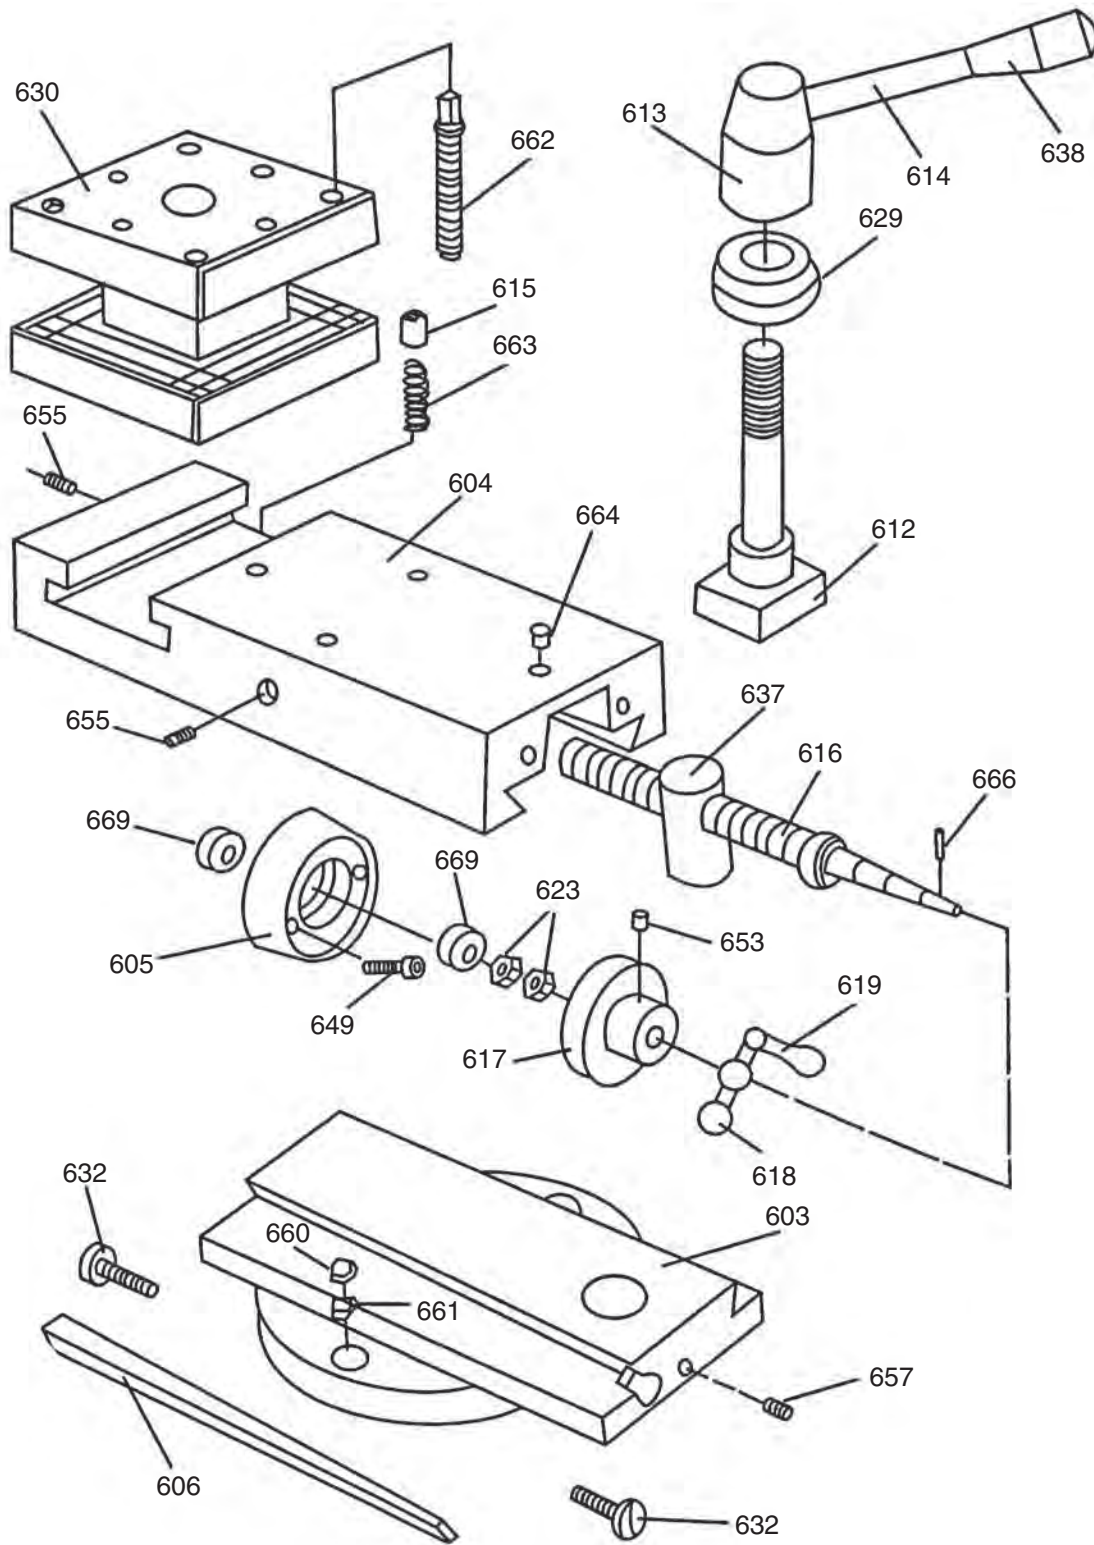

Compound Slide Breakdown

Compound Slide Parts List

REF	PART #	DESCRIPTION
603	P4016603	SWIVEL SLIDE
604	P4016604	TOP SLIDE
605	P4016605	COLLAR
606	P4016606	GIB
612	P4016612	SPECIAL T-BOLT
613	P4016613	HANDLE BASE
614	P4016614	HANDLE SHAFT
615	P4016615	STOP
616	P4016616	LEADSCREW
617	P4016617	INDEX RING
618	P4016618	HAND CRANK
619	P4016619	LEVER
623	P4016623	SPECIAL NUT M12-1.75
629	P4016629	BEVELED COLLAR
630	P4016630	POST BASE

REF	PART #	DESCRIPTION
632	P4016632	GIB ADJUSTING SCREW
637	P4016637	LEADSCREW NUT
638	P4016638	HANDLE
649	PCAP02M	CAP SCREW M6-1 X 20
653	PSS02M	SET SCREW M6-1 X 6
655	PSS01M	SET SCREW M6-1 X 10
657	PSS20M	SET SCREW M8-1.25 X 8
660	PN03M	HEX NUT M8-1.25
661	PW01M	FLAT WASHER 8MM
662	P4016662	TOOL LOCK SCREW M10-1.5 X 40
663	P4016663	SPRING .6 X 4 X 18
664	P4016664	OIL BALL 8MM
666	PRP02M	ROLL PIN 3 X 16
669	P8101	THRUST BEARING 8101