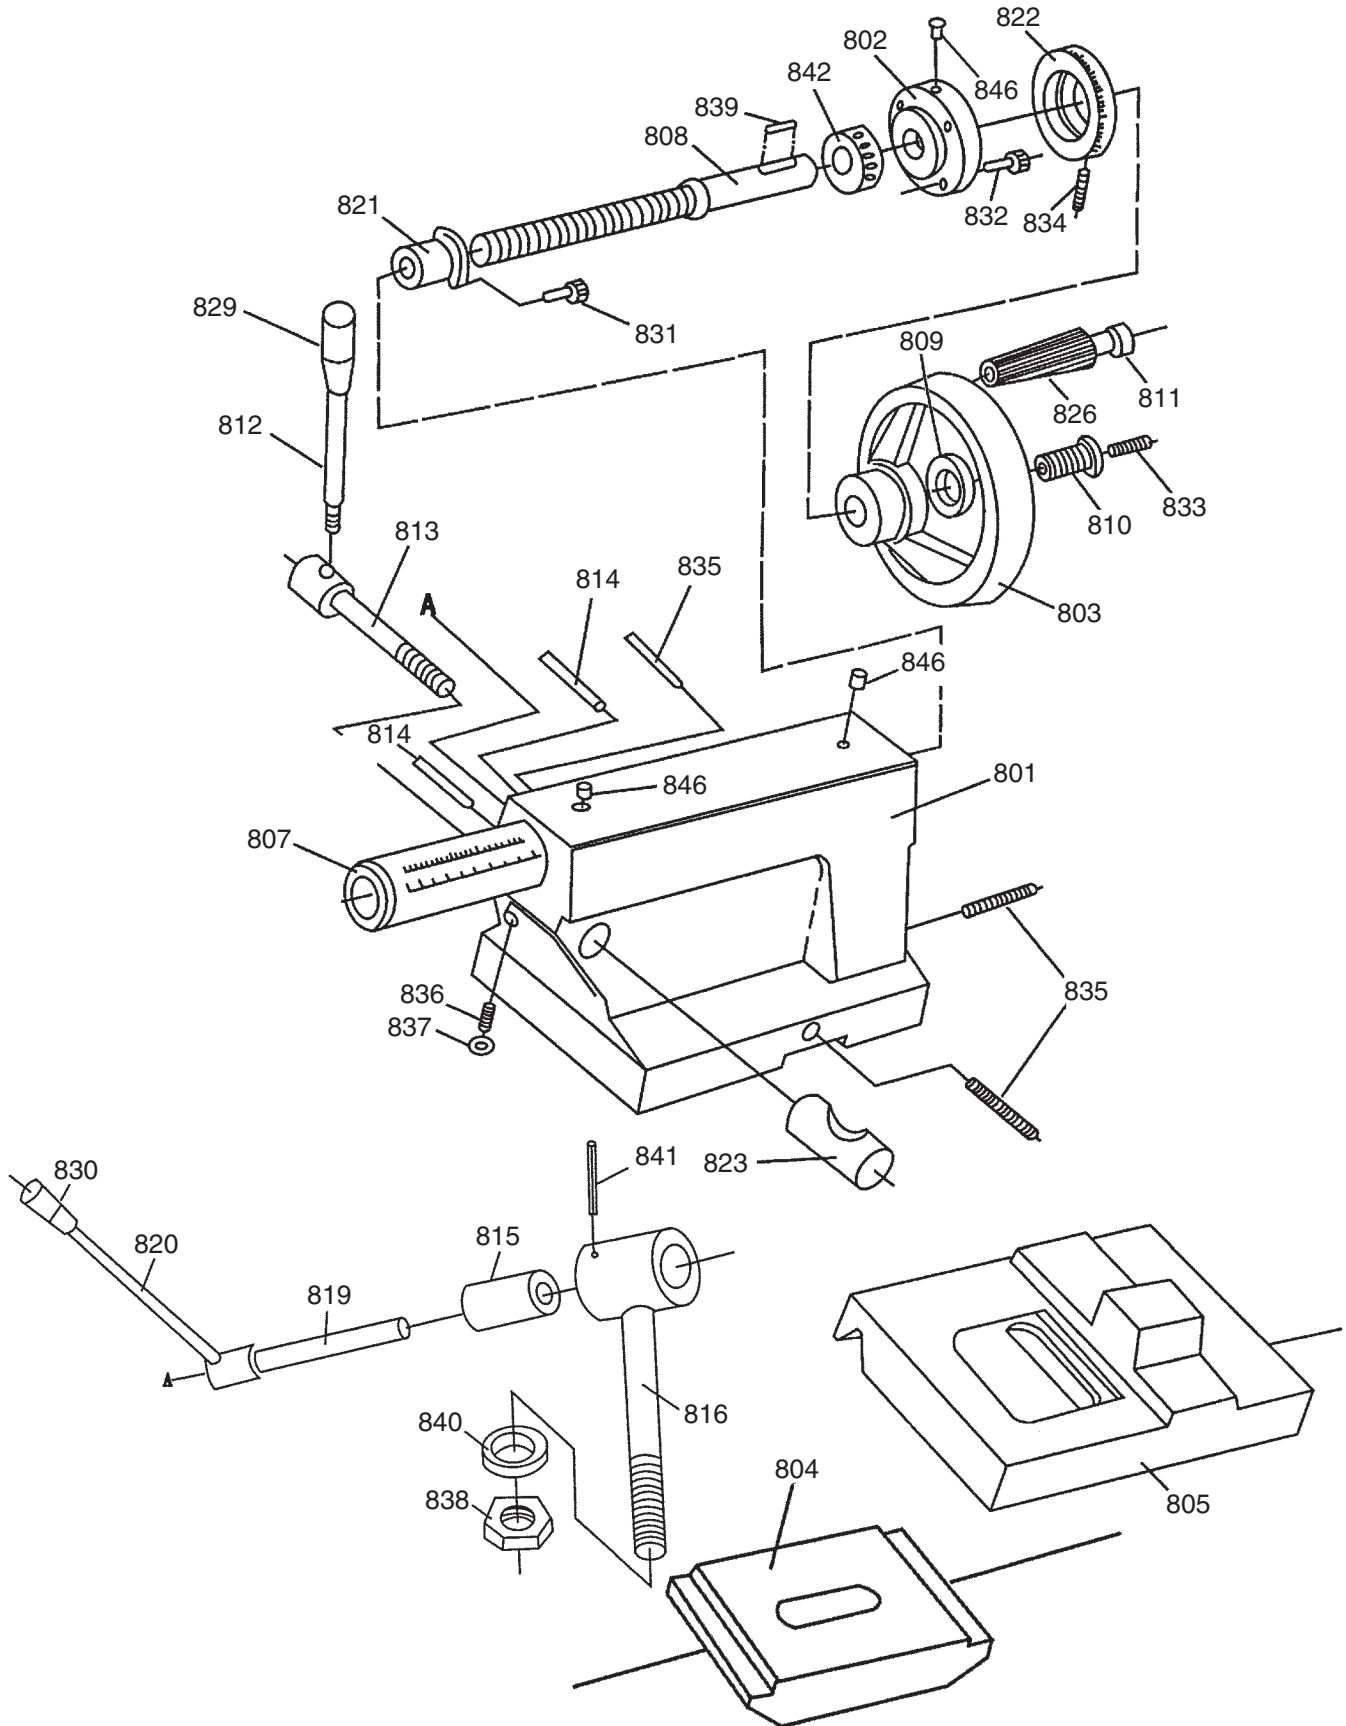

Tailstock Breakdown

Tailstock Parts List

REF	PART #	DESCRIPTION
801	P4016701	CASTING
802	P4016702	FLANGE COVER
803	P4016703	HAND WHEEL
804	P4016704	CLAMP PLATE
805	P4016705	BASE
807	P90361007	QUILL
808	P4016708	SCREW
809	P4016709	WASHER
810	P4016710	SCREW
811	P9036541	SCREW
812	P90361012	SCREW
813	P4016713	SHAFT
814	P4016714	ADJUSTING SCREW
815	P90361015	COLLAR
816	P4016716	SCREW
819	P4016719	SHAFT
820	P90361020	LEVER
821	P4016721	NUT

REF	PART #	DESCRIPTION
822	P4016722	INDEXING RING
823	P90361023	PIVOT BLOCK
826	P9036556	HANDLE
829	P9036829	KNOB
830	P90361030	KNOB M10-1.5 X 50
831	PCAP17M	CAP SCREW M4-.7 X 10
832	PCAP01M	CAP SCREW M6-1 X 16
833	PSS24M	SET SCREW M5-.8 X 25
834	P4016734	SET SCREW
835	PSS86M	SET SCREW M10-1.5 X 45
836	P4016736	SCREW
837	PN03M	HEX NUT M8-1.25
838	PN09M	HEX NUT M12-1.75
839	P4016739	KEY
840	P90361040	WASHER
841	PRP06M	ROLL PIN 5 X 24
842	P51102	THRUST BEARING 51102
846	P4016746	BALL OILER 8MM