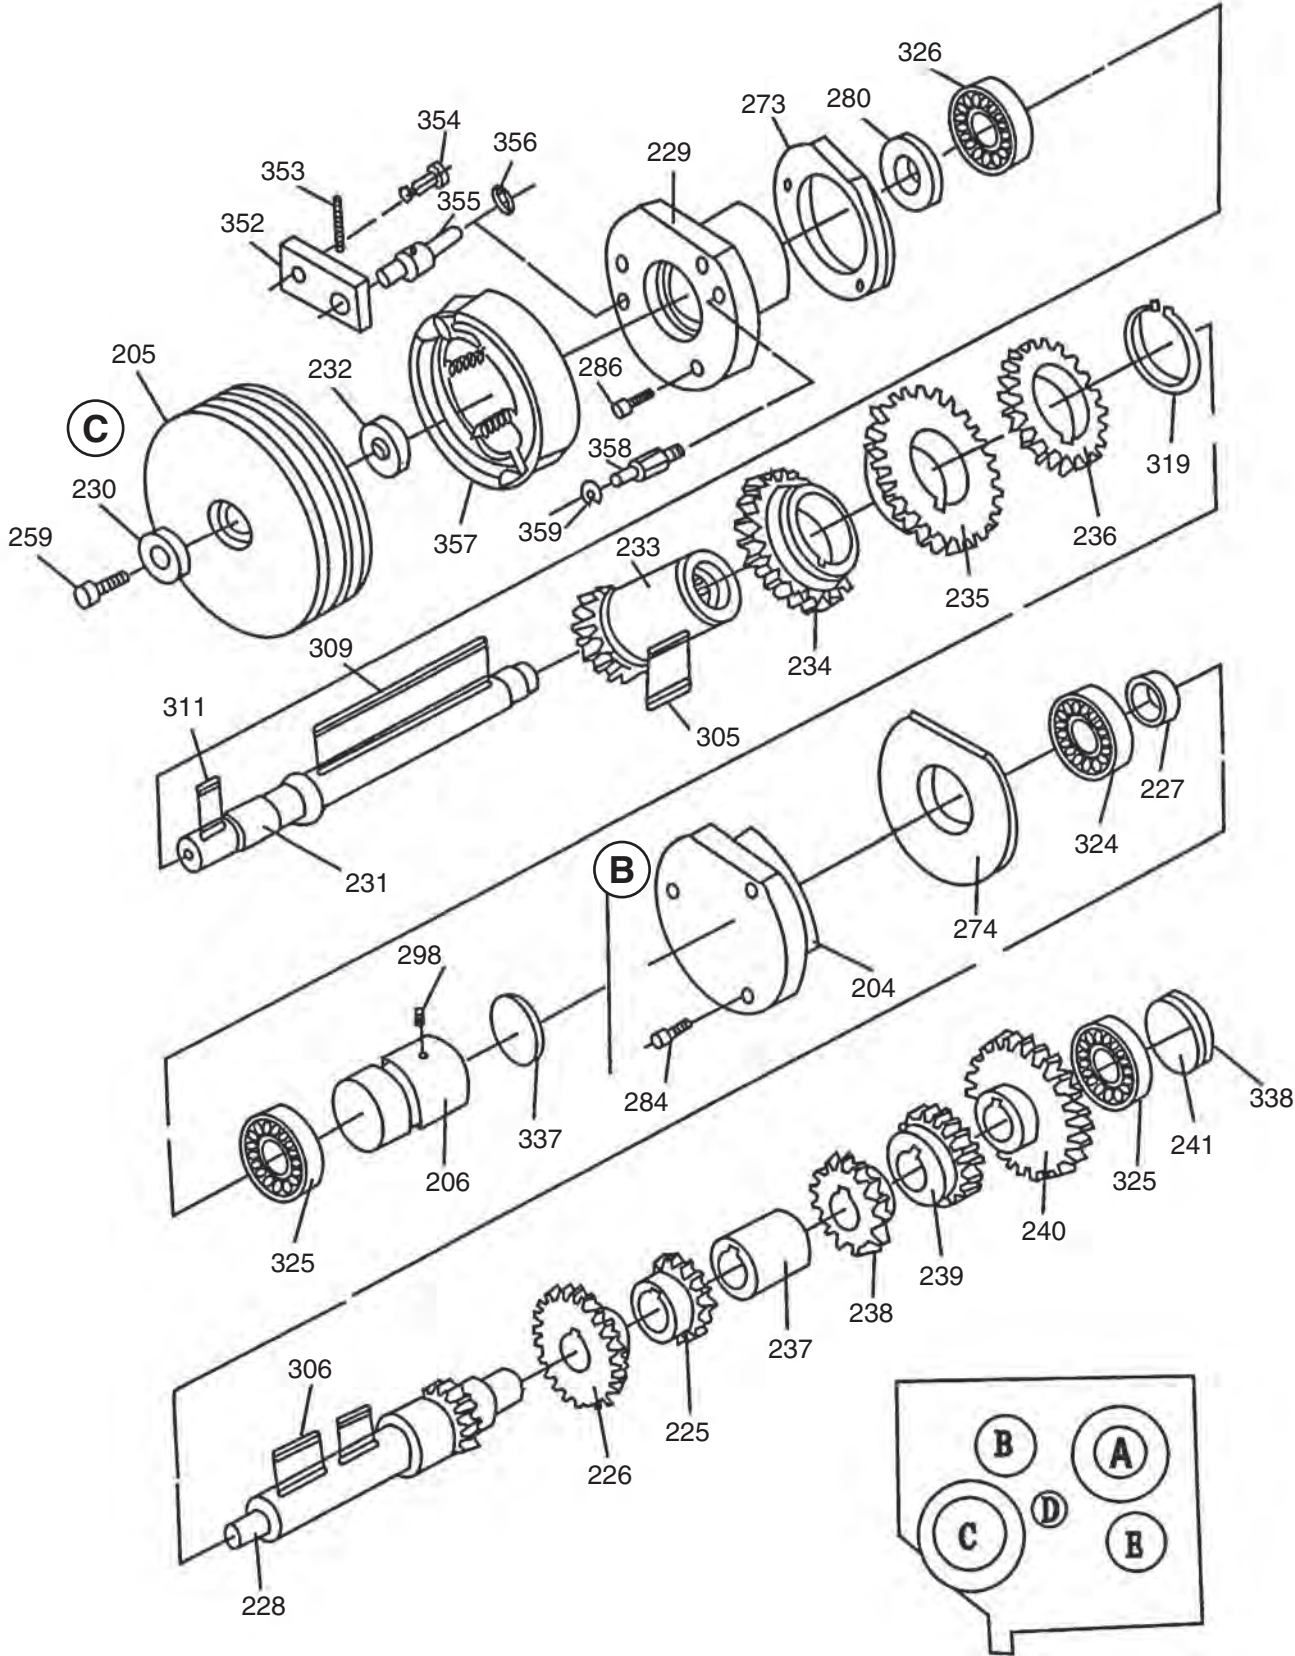

Headstock Case Breakdown

Headstock Case Parts List

REF	PART #	DESCRIPTION
207	P4016007	MAIN CASTING
209	P4016009	SHIFT LEVER
210	P4016010	SHAFT HOUSING
211	P9036211	COVER
212	P4016012	LOCK COLLAR
213	P4016013	SHAFT COLLAR
214	P4016014	HANDLE BODY
215	P4016015	HANDLE BLOCK
216	P4016016	HUB
248	P4016048	SHAFT
250	P4016050	GEAR 51T
251	P4016051	COLLAR
252	P9036252	SHAFT
256	PW23M	FLAT WASHER 30MM
257	P4016057	GEAR SHAFT 17T
264	P4016064	HANDLE
265	P4016065	HANDLE
266	P4016066	HANDLE
268	P4016068	SHIFT FORK
269	P4016069	SHIFT FORK
278	P4016078	GASKET
281	P4016082	OIL SIGHT GLASS
287	PCAP14M	CAP SCREW M8-1.25 X 20
288	PCAP02M	CAP SCREW M6-1 X 20
293	PSS04M	SET SCREW M6-1 X 12

REF	PART #	DESCRIPTION
295	PSS20M	SET SCREW M8-1.25 X 8
296	PSS16M	SET SCREW M8-1.25 X 10
297	PSS14M	SET SCREW M8-1.25 X 12
299	PB15M	HEX BOLT M8-1.25 X 40
300	PS07M	PHLP HD SCR M4-.7 X 8
303	PK20M	KEY 5 X 5 X 15
314	PRP01M	ROLL PIN 4 X 18
316	PRP45M	ROLL PIN 5 X 32
320	PR43M	EXT RETAINING RING 50MM
329	P4016129	STEEL BALL 6MM
330	P4016129	STEEL BALL 6MM
332	P9036332	O-RING
333	PORP014	O-RING 13.8 X 2.4 P14
334	PORP010	O-RING 9.8 X 1.9 P10
336	P4016136	SEAL 30 X 3.1MM
339	P4016139	COMPRESSION SPRING
340	P4016140	COMPRESSION SPRING
341	P4016141	COMPRESSION SPRING
342	P4016142	SHIFT HUB
347	P4016147	LEVER
348	P9036348	FRAME
349	PRP47M	ROLL PIN 6 X 60
350	PB39M	HEX BOLT M6-1 X 50
351	PCAP84M	CAP SCREW M10-1.5 X 35

Headstock Gear Train Breakdown

Headstock Gear Train Parts List

REF	PART #	DESCRIPTION
204	P4016004	REAR COVER
205	P9036205	PULLEY
206	P4016006	PLUG
225	P4016025	GEAR 43T
226	P4016026	GEAR 51T
227	P4016027	SPACER
228	P4016028	GEAR SHAFT 16T
229	P9036229	COVER
230	P9036230	SPACER
231	P4016031	SHAFT
232	P4016032	SPACER
233	P4016033	COLLAR W/GEAR 21T
234	P4016034	GEAR 29T
235	P4016035	GEAR 46T
236	P4016036	GEAR 38T
237	P4016037	COLLAR
238	P4016038	GEAR 26T
239	P4016039	GEAR 34T
240	P4016040	GEAR 53T
241	P4016041	PLUG
259	PCAP76M	CAP SCREW M8-1.25 X 18
273	P9036273	GASKET
274	P4016074	GASKET