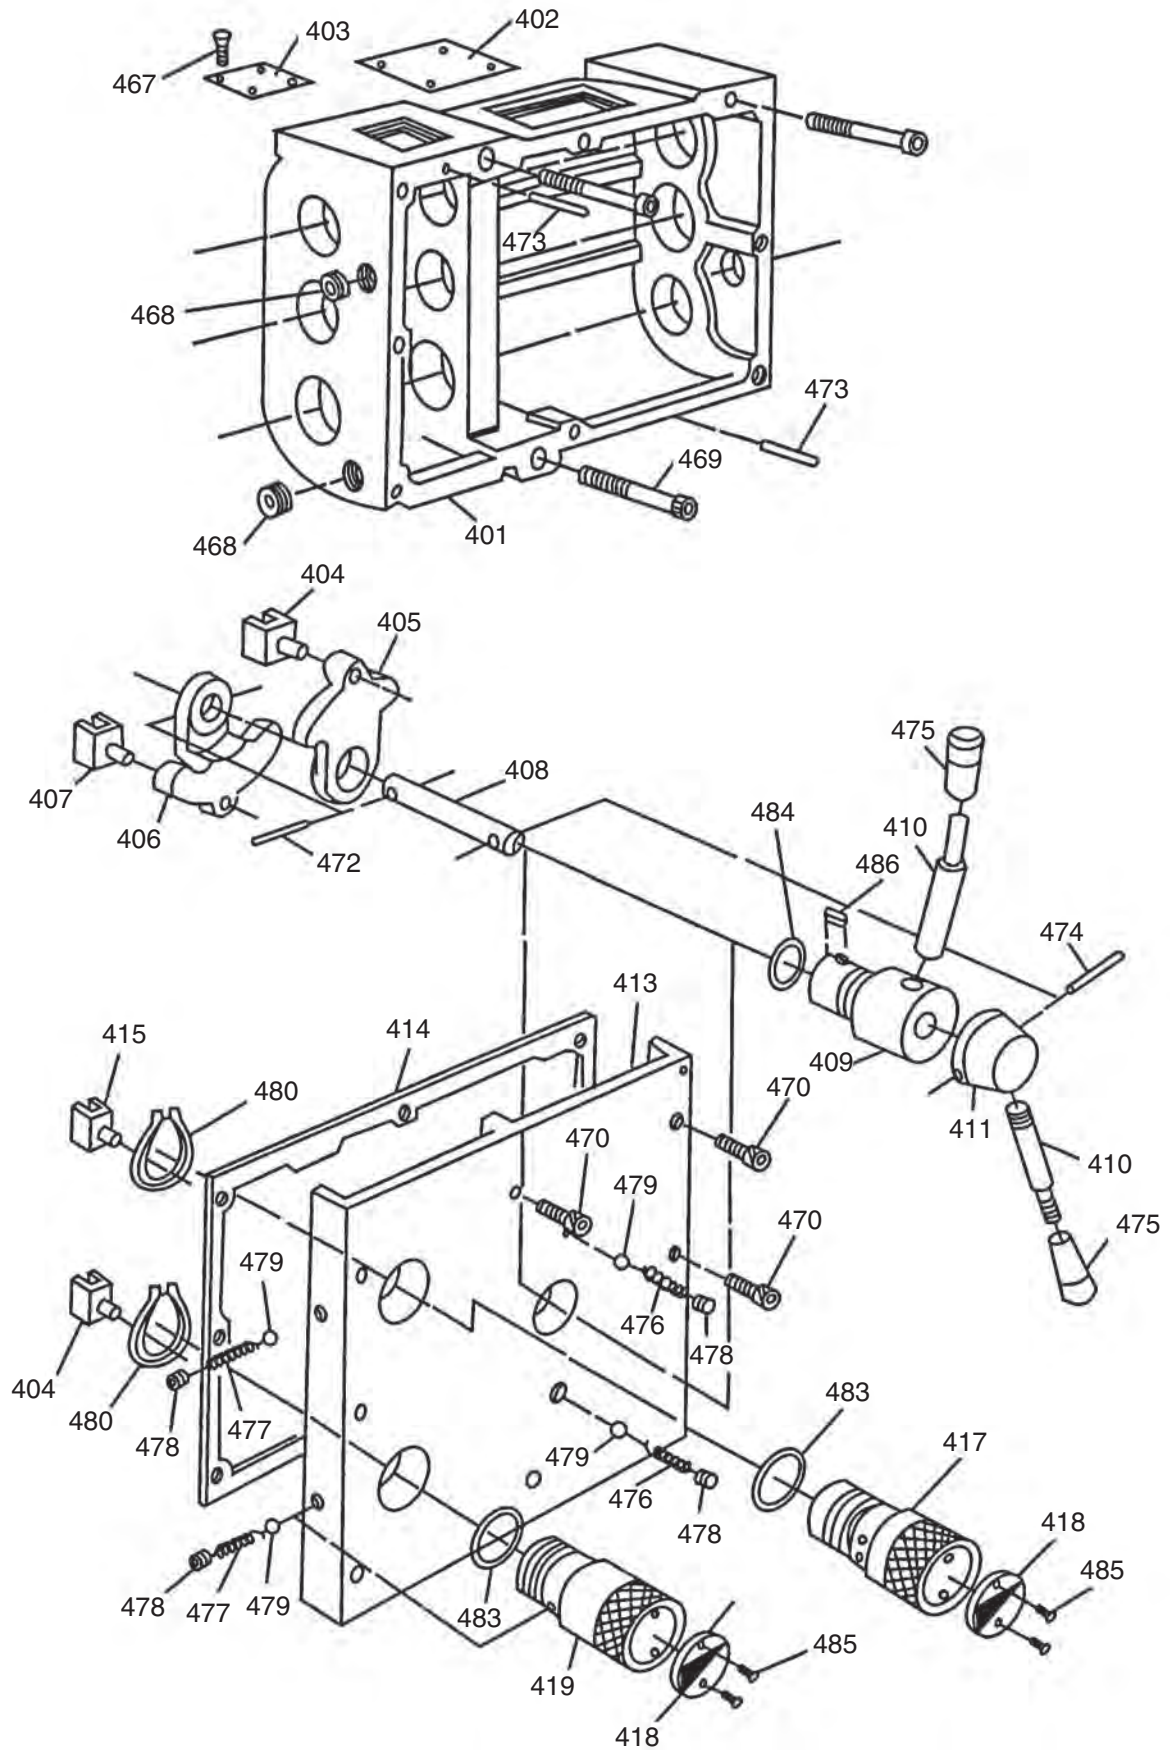

Gearbox Case Breakdown

Gearbox Case Parts List

REF	PART #	DESCRIPTION
401	P9036401	CASTING
402	P9036402	RIGHT COVER
403	P9036403	LEFT COVER
404	P9036404	SLIPPER
405	P9036405	LEVER
406	P9036406	LEVER
407	P9036407	SLIPPER
408	P9036408	SHAFT
409	P9036409	HANDLE BASE (INNER)
410	P9036410	LEVER
411	P9036411	HANDLE BASE
413	P9036413	COVER
414	P9036414	GASKET
415	P9036415	SLIPPER
417	P9036417	HANDLE
418	P9036418	PLATE
419	P9036419	HANDLE

REF	PART #	DESCRIPTION
467	PS07M	PHLP HD SCR M4-.7 X 8
468	P9036468	OIL SIGHT GLASS
469	PCAP66M	CAP SCREW M8-1.25 X 65
470	PCAP02M	CAP SCREW M6-1 X 20
472	PRP03M	ROLL PIN 5 X 20
473	PRP28M	ROLL PIN 5 X 40
474	PRP30M	ROLL PIN 5 X 50
475	P9036475	HANDLE KNOB 10MM
476	P9036476	COMPRESSION SPRING
477	P9036477	COMPRESSION SPRING
478	PSS17M	SET SCREW M8-1.25 X 6
479	P9036479	STEEL BALL 6.5MM
480	PR68M	EXT RETAINING RING 40MM
483	PORG045	O-RING 44.4 X 3.1 G45
484	P9036484	O-RING 29.4 X 3.1 G30
485	PS79M	PHLP HD SCR M3-.5 X 8
486	PK94M	KEY 5 X 5 X 8