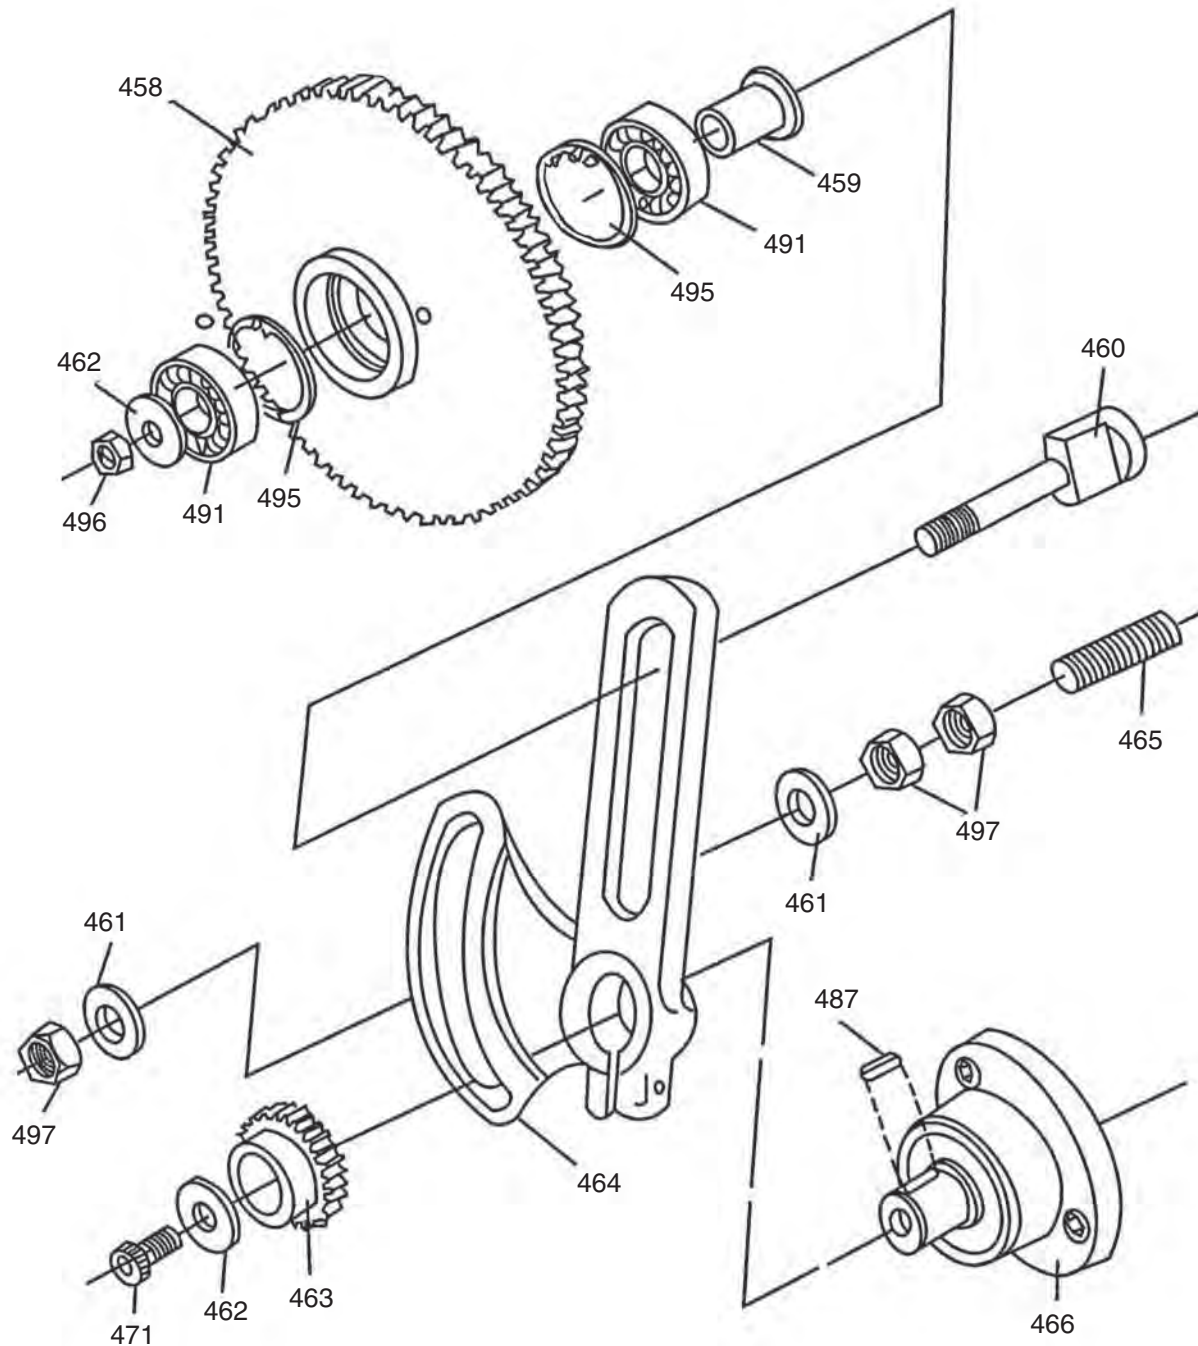

Gearbox Idler Gears

REF	PART #	DESCRIPTION
458	P9036458	GEAR 100T X 1.25
459	P9036459	COLLAR
460	P4016338	SCREW
461	PWF10M	FENDER WASHER 10MM
462	PWF06M	FENDER WASHER 6MM
463	P9036463	GEAR 32T
464	P4016306	GEAR FRAME
465	P4016356	SCREW ROD

REF	PART #	DESCRIPTION
466	P9036466	COVER
471	PCAP27M	CAP SCREW M6-1 X 14
487	PK19M	KEY 5 X 5 X 14
491	P6103	BALL BEARING 6103
495	PR23M	INT RETAINING RING 40MM
496	PN02M	HEX NUT M10-1.5
497	PN02M	HEX NUT M10-1.5