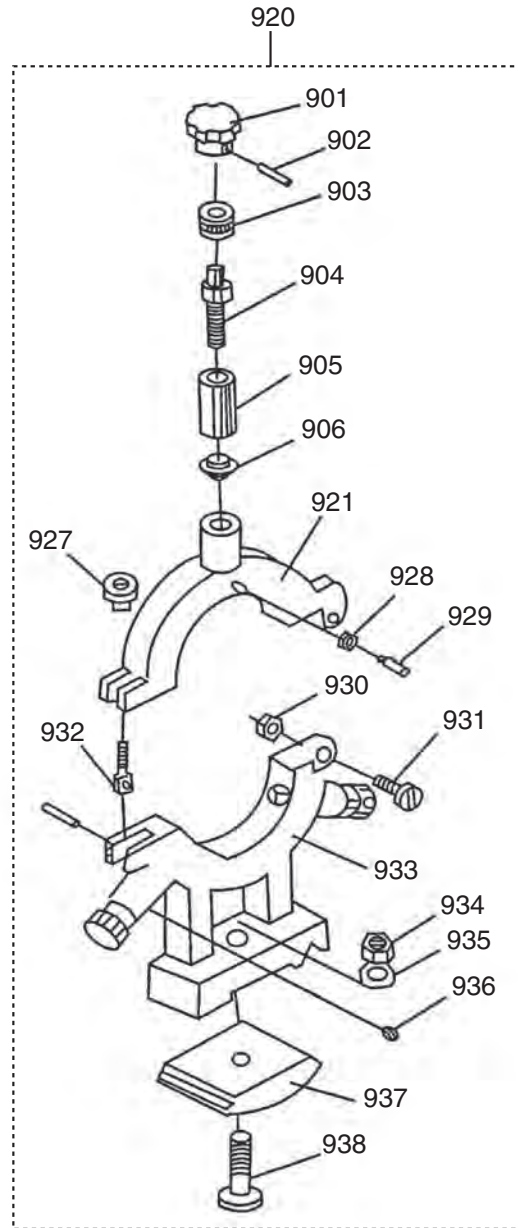

Follow & Steady Rests Breakdown

REF	PART #	DESCRIPTION
901	P4016801	KNOB
902	PRP64M	ROLL PIN 3 X 18
903	P4016803	BUSHING
904	P4016804	SCREW
905	P4016805	SLEEVE
906	P4016806	BRASS FINGER
907	PSS02M	SET SCREW M6-1 X 6
908	PN01M	HEX NUT M6-1
909	PSS25M	SET SCREW M6-1 X 20
910	P4016807	BASE CASTING
911	PCAP45M	CAP SCREW M8-1.25 X 45
912	P4016812	COMPLETE FOLLOW REST
920	P4016900	COMPLETE STEADY REST

REF	PART #	DESCRIPTION
921	P4016919	TOP CASTING
927	P4016907	LOCK KNOB
928	PN01M	HEX NUT M6-1
929	PSS25M	SET SCREW M6-1 X 20
930	PN01M	HEX NUT M6-1
931	PCAP07M	CAP SCREW M6-1 X 30
932	P4016912	PIVOT BOLT
933	P4016913	BASE CASTING
934	PN09M	HEX NUT M12-1.75
935	PW06M	FLAT WASHER 12MM
936	PSS02M	SET SCREW M6-1 X 6
937	P4016917	CLAMP PAD
938	P4016918	CLAMP SCREW