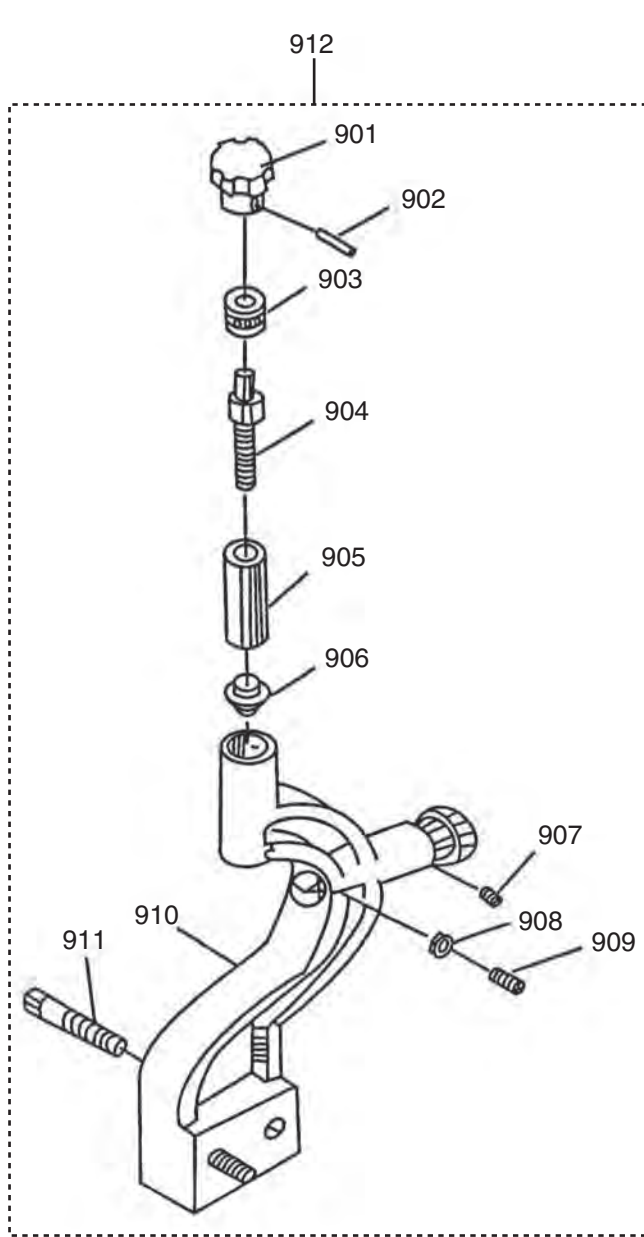

Follow & Steady Rests Breakdown

REF	PART #	DESCRIPTION
901	P4016801	KNOB
902	PRP64M	ROLL PIN 3 X 18
903	P4016803	BUSHING
904	P4016804	SCREW
905	P4016805	SLEEVE
906	P4016806	BRASS FINGER
907	PSS02M	SET SCREW M6-1 X 6
908	PN01M	HEX NUT M6-1
909	PSS25M	SET SCREW M6-1 X 20
910	P4016807	BASE CASTING
911	PCAP45M	CAP SCREW M8-1.25 X 45
912	P4016812	COMPLETE FOLLOW REST
920	P4016900	COMPLETE STEADY REST

REF	PART #	DESCRIPTION
921	P4016919	TOP CASTING
927	P4016907	LOCK KNOB
928	PN01M	HEX NUT M6-1
929	PSS25M	SET SCREW M6-1 X 20
930	PN01M	HEX NUT M6-1
931	PCAP07M	CAP SCREW M6-1 X 30
932	P4016912	PIVOT BOLT
933	P4016913	BASE CASTING
934	PN09M	HEX NUT M12-1.75
935	PW06M	FLAT WASHER 12MM
936	PSS02M	SET SCREW M6-1 X 6
937	P4016917	CLAMP PAD
938	P4016918	CLAMP SCREW