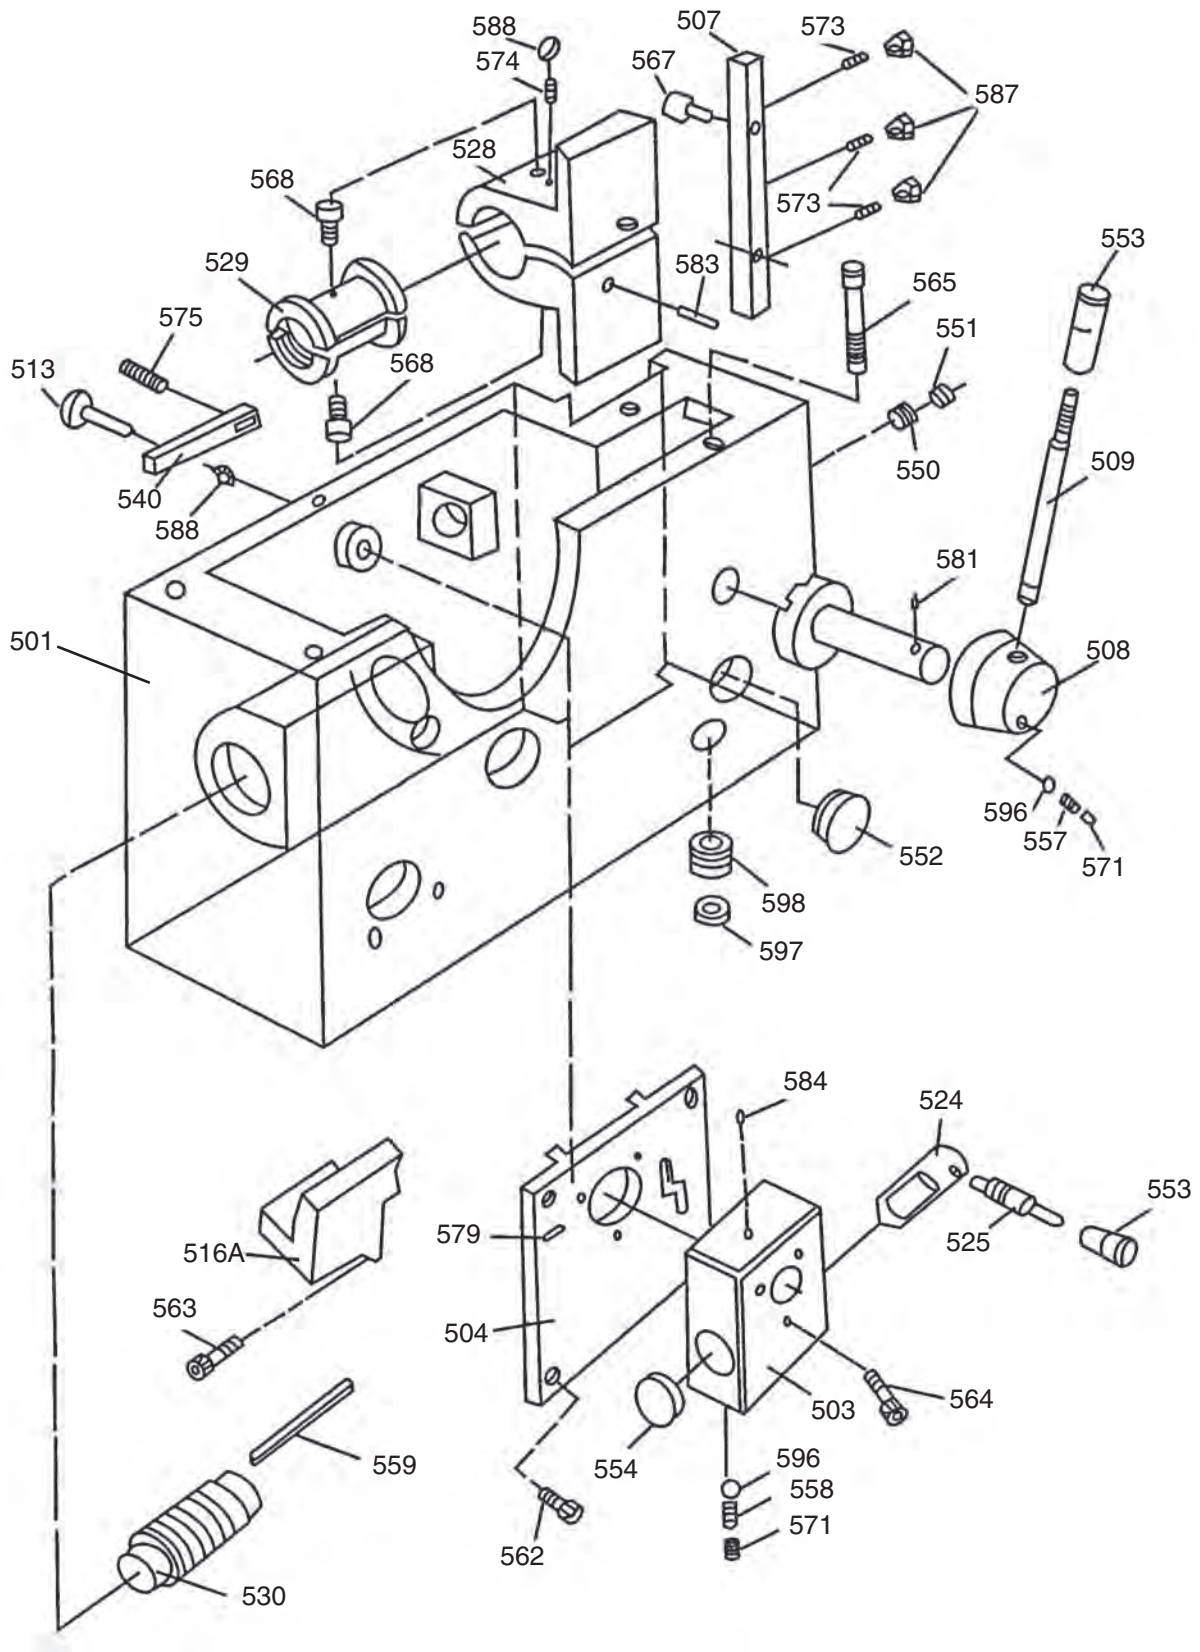

Bed Breakdown

Bed Parts List

REF	PART #	DESCRIPTION
1	P9036001	MOTOR BASE
2	P9036002	PULLEY
3	P9036003	BED
4	P9036004	GAP
5	P9036005	END COVER
6	P9036006	BRACKET
7	P9036007	BRACKET
9	P9036009	COLLAR
10	P9036010	HANDLE BODY
11	P4016211	RACK (SHORT)
13	P4016213	RACK (LONG)
16	P9036016	LEAD SCREW
19	P9036019	FEED ROD
22	P9036022	SHAFT
23	P4016223	COLLAR
24	P4016224	HEX SHAFT STUD
25	P4016225	HANDLE
26	P4016226	BRAKE RING
27	P9036027	COLLAR
28	P4016228	KEY
39	P9036039	KNOB
40	P4016240	PLUG
41	P4016241	PLUG

Thread Dial Breakdown

REF	PART #	DESCRIPTION
505	P4016505	THREADING DIAL BODY
506	P4016506	SPACER
535	P4016535	THREAD DIAL SHAFT
538	P4016538	GEAR 32T
539	P4016539	SPACER

REF	PART #	DESCRIPTION
565	PCAP13M	CAP SCREW M8-1.25 X 30
584	P4016584	BALL OILER 8MM
586	P4016586	LOCK WASHER
589	PN03M	HEX NUT M8-1.25
591	P4016591	RIVET

Apron Case Breakdown

Apron Case Parts List

REF	PART #	DESCRIPTION
501	P4016501	APRON CASTING
503	P4016503	BOX
504	P4016504	COVER
507	P4016507	GIB
508	P4016508	HANDLE HUB
509	P4016509	HANDLE
513	P4016513	GEAR PIN
516A	P9036516A	BRACKET
524	P4016524	SHIFT LEVER
525	P4016525	SHIFT HANDLE
528	P4016528	BRACKET
529	P4016529	HALF NUT
530	P4016530	WORM
540	P4016540	BAR
550	P4016550	OIL SIGHT COLLAR
551	P4016551	OIL SIGHT COLLAR
552	P4016552	OIL SIGHT
553	P9036553	KNOB
554	P4016554	PLUG A
557	P4016557	COMPRESSION SPRING
558	P4016558	COMPRESSION SPRING

REF	PART #	DESCRIPTION
559	PK02M	KEY 5 X 5 X 40
562	PCAP26M	CAP SCREW M6-1 X 12
563	PCAP01M	CAP SCREW M6-1 X 16
564	PCAP06M	CAP SCREW M6-1 X 25
565	PCAP13M	CAP SCREW M8-1.25 X 30
567	PCAP24M	CAP SCREW M5-.8 X 16
568	PCAP26M	CAP SCREW M6-1 X 12
571	PSS02M	SET SCREW M6-1 X 6
573	PSS34M	SET SCREW M5-.8 X 16
574	PSS29M	SET SCREW M6-1 X 35
575	PSS01M	SET SCREW M6-1 X 10
579	PRP03M	ROLL PIN 5 X 20
581	PRP45M	ROLL PIN 5 X 32
583	PRP41M	ROLL PIN 6 X 12
584	P4016584	BALL OILER 8MM
587	PN06M	HEX NUT M5-.8
588	PN01M	HEX NUT M6-1
596	P4016596	STEEL BALL 5MM
597	P4016597	SPACER
598	P4016598	PLUG