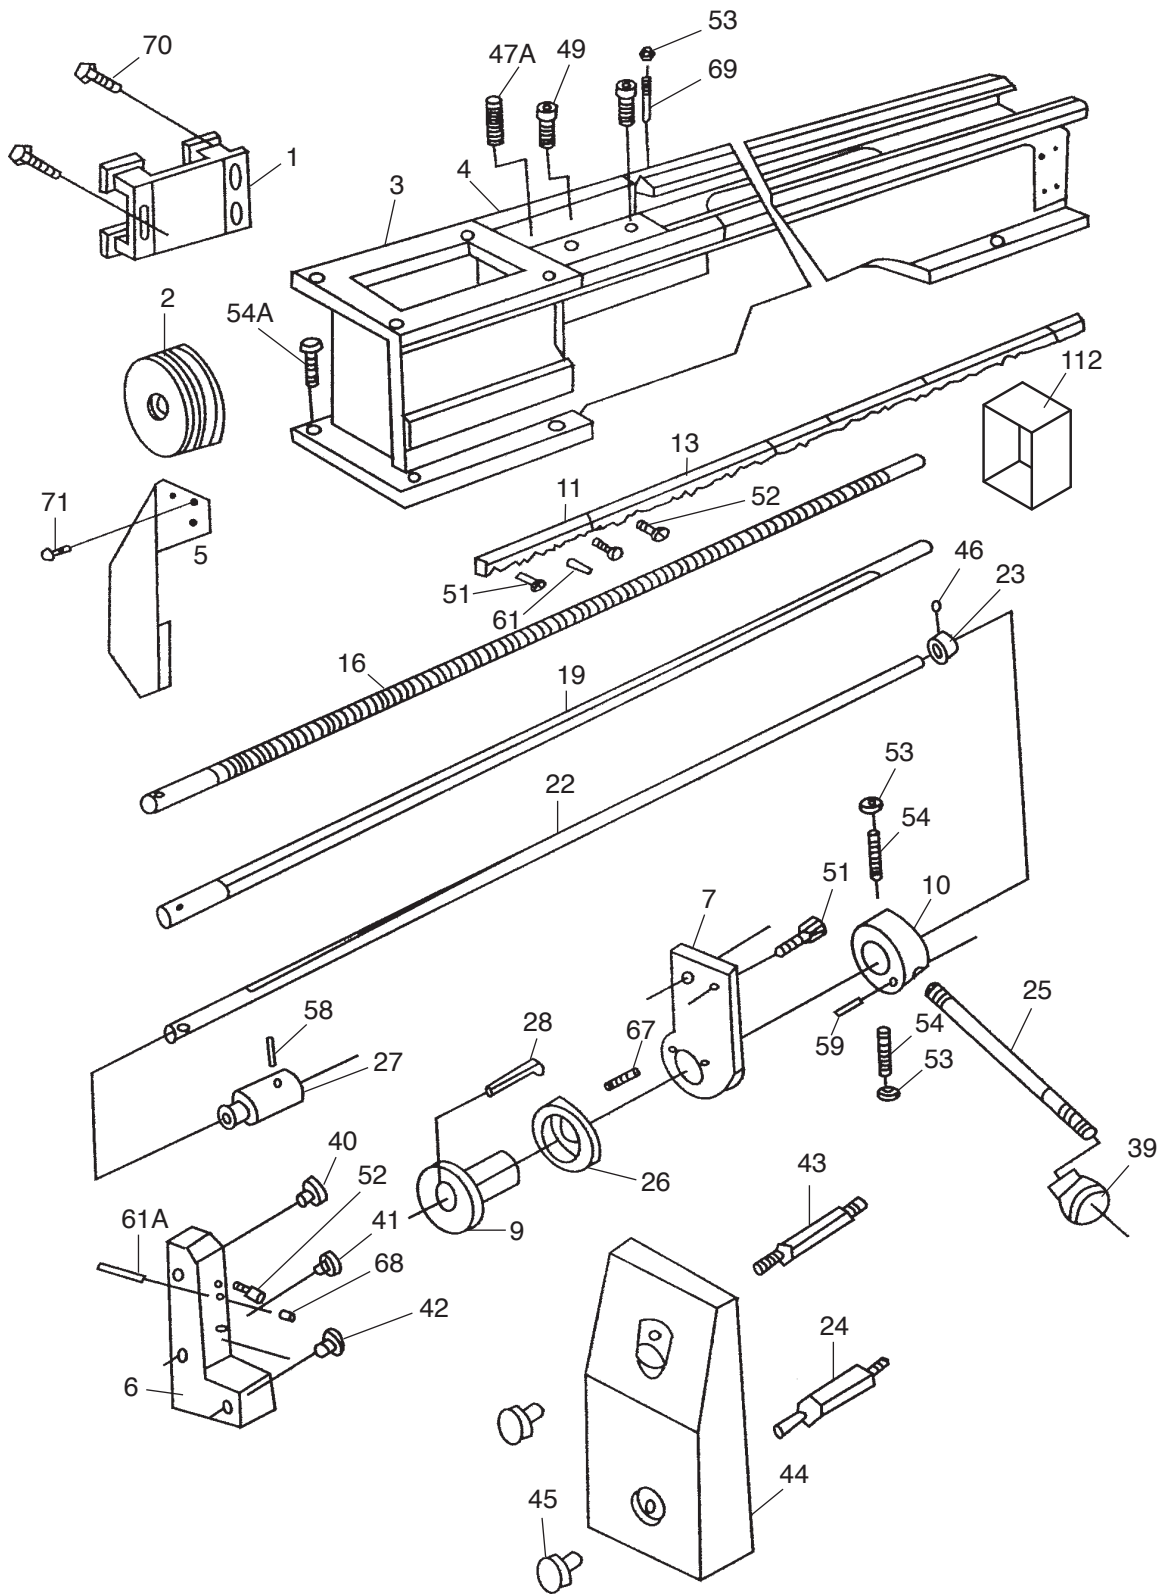

SECTION 9: PARTS

Electrical Breakdown

Electrical Parts List

REF	PART #	DESCRIPTION
122	P9036122	MOTOR
122-1	P9036122-1	FAN COVER
122-2	P9036122-2	FAN
122-3	P9036122-3	S CAPACITOR 150M 250V 3" X 1-1/2"
122-4	P9036122-4	R CAPACITOR 20M 450V 3" X 1-1/2"
122-5	P9036122-5	JUNCTION BOX ASSEMBLY
123	P9036123	JOG BUTTON
124	P9036124	STOP SWITCH
125	P9036125	POWER LIGHT
126	P9036126	COOLANT PUMP SWITCH
127	P9036127	CONTACTOR TIAN GSC1-1201 110V
128	P9036128	CONTACTOR TIAN JZC3-40D 110V
129	P9036129	RELAY
130	P9036130	FUSE 110V 2A
131	P9036131	FUSE 24V 5A
132	P9036132	OL RELAY JUCHE JR29-16 9-13A
133	P9036133	OL RELAY JUCHE JR29-16 0.35-0.52A
134	P9036134	GROUND BLOCK
135	P9036135	TERMINAL BLOCK 6C
136	P9036136	TERMINAL BLOCK 13C
137	P9036137	TRANSFORMER JBK5-100VA TH

REF	PART #	DESCRIPTION
138	P9036138	BRAKE SWITCH
139	P9036139	CORD COVER SMALL
140	P9036140	CORD COVER LARGE
141	P9036141	PUMP MOTOR
142	P9036142	STRAIN RELIEF
143	P9036143	STRAIN RELIEF
144	P9036144	MAIN MOTOR CORD
145	P9036145	PUMP MOTOR CORD
146	P9036146	SPINDLE SWITCH CORD
147	P9036147	LIGHT CORD
148	P9036148	BRAKE SWITCH CORD
149	P9036149	CERAMIC TERMINAL BLOCK 2C
150	P9036150	SPINDLE SWITCH
151	P9036151	SPINDLE SWITCH
152	P9036152	COMPLETE LIGHT ASSEMBLY
152-1	P9036152-1	LIGHT BODY
152-2	P9036152-2	LIGHT BULB
152-3	P9036152-3	BULB COVER
152-4	P9036152-4	BULB COVER RETAINER
152-5	PS55M	PHLP HD SCR M3-.5 X 10
152-6	P9036152-6	LIGHT BODY CORD

Bed Breakdown

Bed Parts List

REF	PART #	DESCRIPTION
1	P9036001	MOTOR BASE
2	P9036002	PULLEY
3	P9036003	BED
4	P9036004	GAP
5	P9036005	END COVER
6	P9036006	BRACKET
7	P9036007	BRACKET
9	P9036009	COLLAR
10	P9036010	HANDLE BODY
11	P4016211	RACK (SHORT)
13	P4016213	RACK (LONG)
16	P9036016	LEAD SCREW
19	P9036019	FEED ROD
22	P9036022	SHAFT
23	P4016223	COLLAR
24	P4016224	HEX SHAFT STUD
25	P4016225	HANDLE
26	P4016226	BRAKE RING
27	P9036027	COLLAR
28	P4016228	KEY
39	P9036039	KNOB
40	P4016240	PLUG
41	P4016241	PLUG