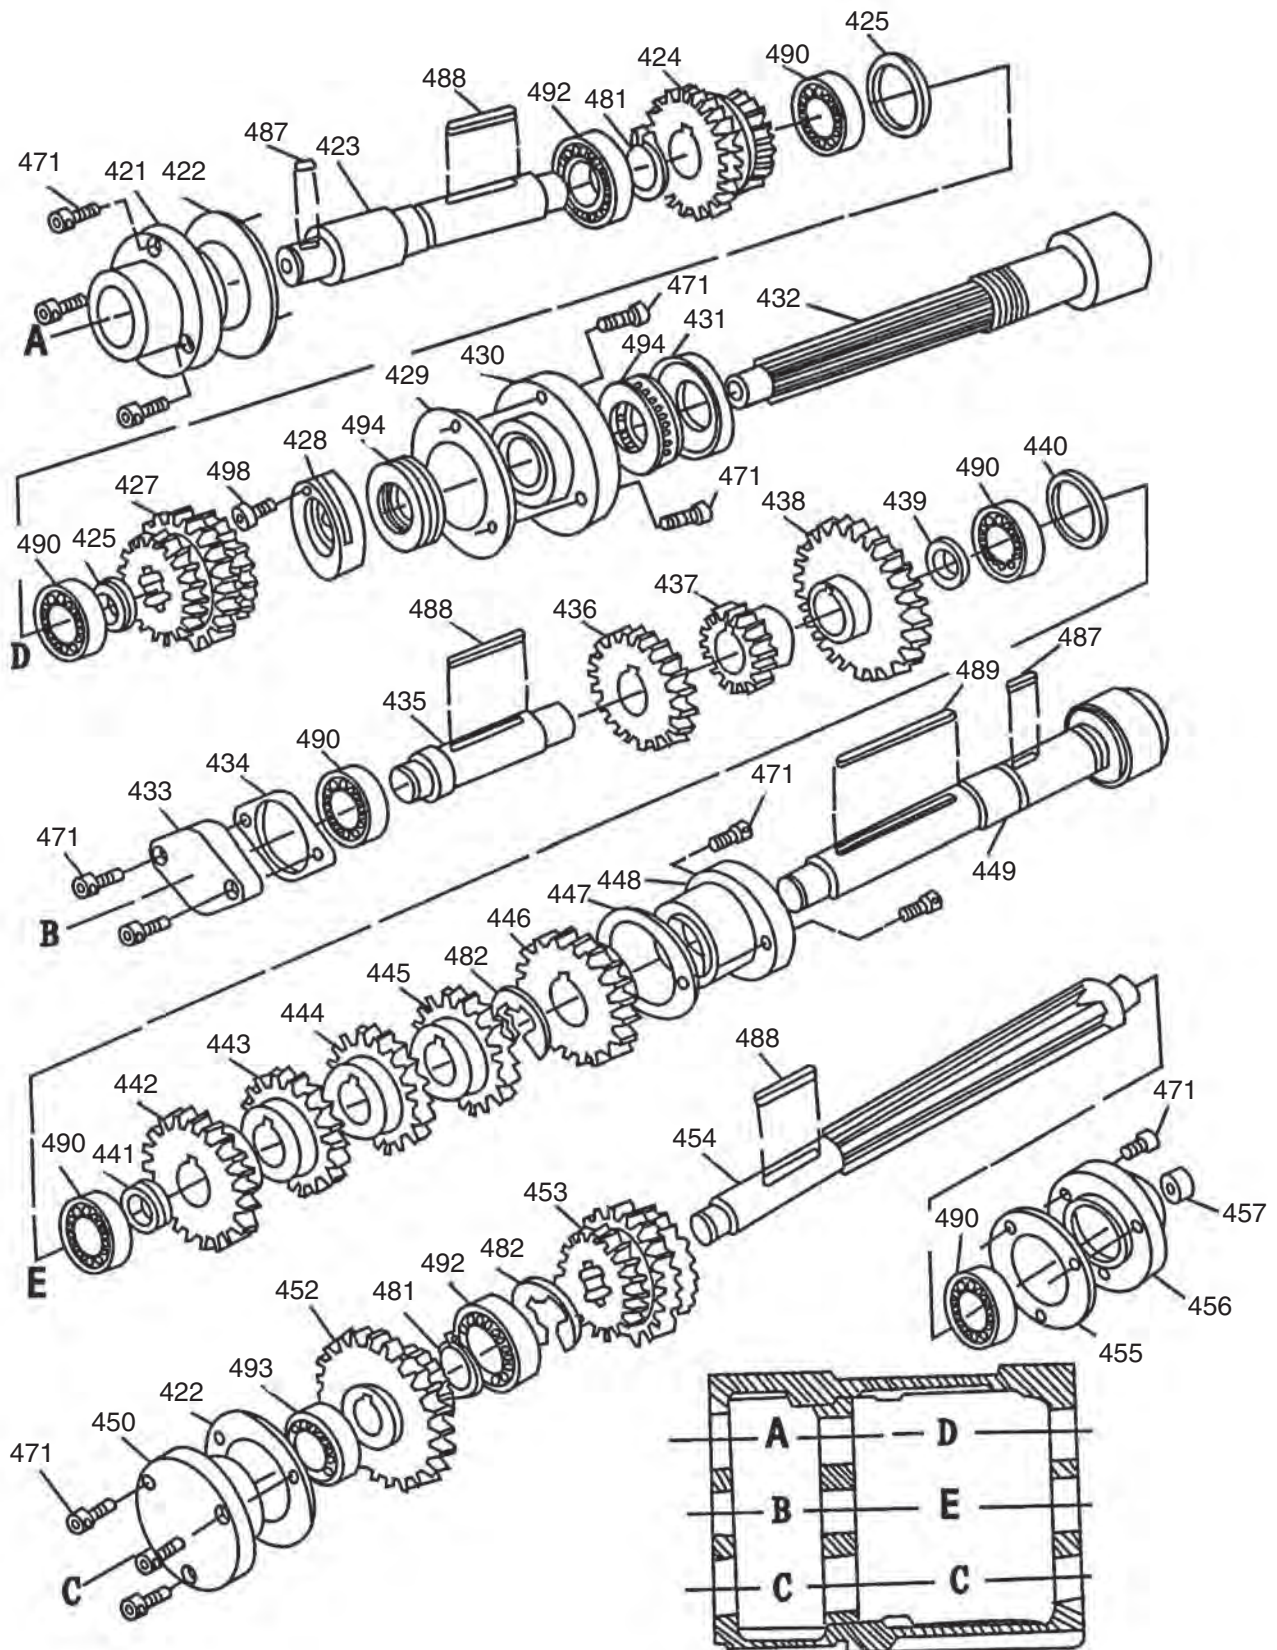

Gearbox Gear Train Breakdown

Gearbox Gear Train Parts List

REF	PART #	DESCRIPTION
421	P9036421	COVER
422	P9036422	GASKET
423	P9036423	SHAFT
424	P9036424	GEAR 20/30T 2.5M
425	P9036425	SPACER
427	P9036427	GEAR 24T X 2.25/3.25/2.5
428	P9036428	SPECIAL NUT M24-1.5
429	P9036429	GASKET
430	P9036430	BUSHING W/ HOUSING
431	P9036431	SPACER
432	P9036432	SHAFT
433	P9036433	END COVER
434	P9036434	GASKET
435	P9036435	SHAFT
436	P9036436	GEAR 30T X 2.5
437	P9036437	GEAR 20T X 2.5
438	P9036438	GEAR 40T X 2.5
439	P9036439	SPACER
440	P9036440	SPACER
441	P9036441	SPACER
442	P9036442	GEAR 40T X 2.25
443	P9036443	GEAR 24T X 3.25
444	P9036444	GEAR 22T X 3.25

REF	PART #	DESCRIPTION
445	P9036445	GEAR 21T X 3.25
446	P9036446	GEAR 36T X 2.5
447	P9036447	GASKET
448	P9036448	FLANGE
449	P9036449	SHAFT
450	P9036450	END COVER
452	P9036452	GEAR 15/30T X 2.5
453	P9036453	GEAR 18T X 2.25/3.25/2.5
454	P9036454	KEY SHAFT
455	P9036455	GASKET
456	P9036456	COVER
457	P9036457	COPPER SLEEVE
471	PCAP27M	CAP SCREW M6-1 X 14
481	PR09M	EXT RETAINING RING 20MM
482	PR10M	EXT RETAINING RING 22MM
487	PK19M	KEY 5 X 5 X 14
488	PK36M	KEY 5 X 5 X 50
489	PK17M	KEY 5 X 5 X 80
490	P6202ZZ	BALL BEARING 6202ZZ
492	P6004ZZ	BALL BEARING 6004ZZ
493	P6302	BALL BEARING 6302
494	P8105	THRUST BEARING 8105
498	PCAP18M	CAP SCREW M4-.7 X 8