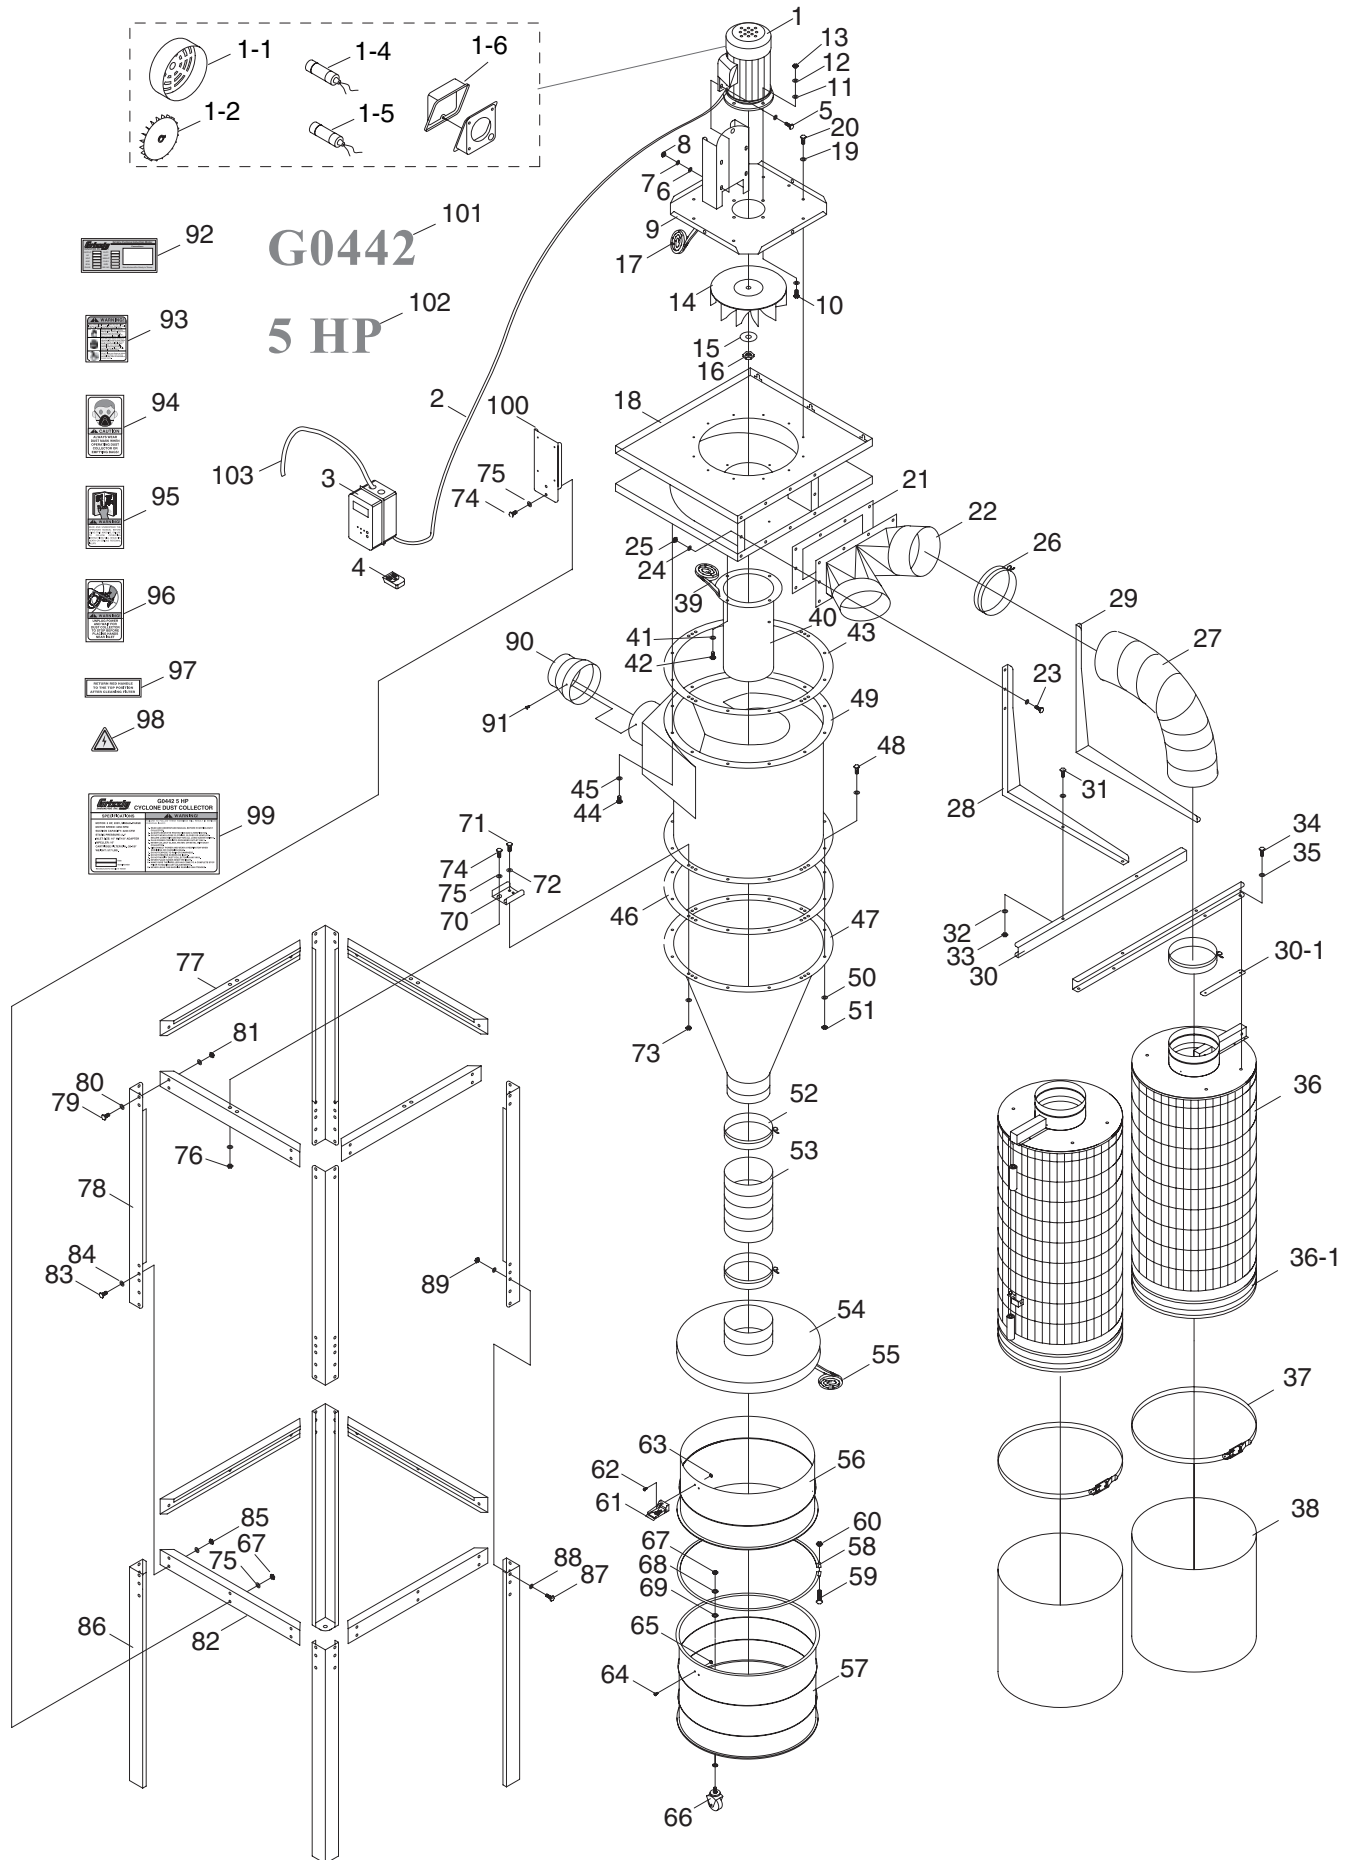

G0442 Parts Breakdown

G0442 Parts List

REF	PART #	DESCRIPTION
1	P0442001	5 HP MOTOR
1-1	P0442001-1	MOTOR FAN COVER
1-2	P0442001-2	MOTOR FAN
1-4	PC400C	S. CAPACITOR 400M 250V
1-5	P0442001-5	R. CAPACITOR 40M 450V
1-6	P0442001-6	JUNCTION BOX
2	P0442002	WIRE 12AWG X 3C
3	P0442003	REMOTE MAG SWITCH 220V
4	P0442004	REMOTE CONTROLLER
5	PB16	HEX BOLT 3/8-16 x 1-1/2
6	PW02	FLAT WASHER 3/8
7	PLW04	LOCK WASHER 3/8
8	PN08	HEX NUT 3/8-16
9	P0442009	BLOWER COVER
10	PB49	HEX BOLT 1/2-13 X 1/2
11	PW01	FLAT WASHER 1/2
12	PLW07	LOCK WASHER 1/2
13	PN13	HEX NUT 1/2-13
14	P0442014	IMPELLER 16"
15	P0442015	FENDER WASHER 3/4
16	P0442016	SPECIAL NUT 3/4-16
17	P0442017	FOAM TAPE 3 X 6MM X 1.8M
18	P0442018	BLOWER
19	PW07	FLAT WASHER 5/16
20	PB07	HEX BOLT 5/16-18 X 3/4
21	P0442021	OUTLET GASKET 456 X 226MM
22	P0442022	OUTLET PORT
23	PB03	HEX BOLT 5/16-18 X 1
24	PW07	FLAT WASHER 5/16
25	PLN03	LOCK NUT 5/16-18
26	P0442026	HOSE CLAMP 8"
27	P0442027	FLEXIBLE PIPE- GRAY 8" X 40"
28	P0442028	FILTER L-BRACE (LEFT)
29	P0442029	FILTER L-BRACE (RIGHT)
30	P0442030	FILTER CROSS BRACE
30-1	P0442030-1	BRACE GASKET 240 X 32MM
31	PB21	HEX BOLT 3/8-16 X 3/4
32	PW02	FLAT WASHER 3/8
33	PLN01	LOCK NUT 3/8-16
34	PB07	HEX BOLT 5/16-18 X 3/4
35	P0442035	FENDER WASHER 5/16
36	P0442036	CARTRIDGE FILTER ASSY 510MM
36-1	P0442036-1	FOAM TAPE 3 X 25MM X 1.6M